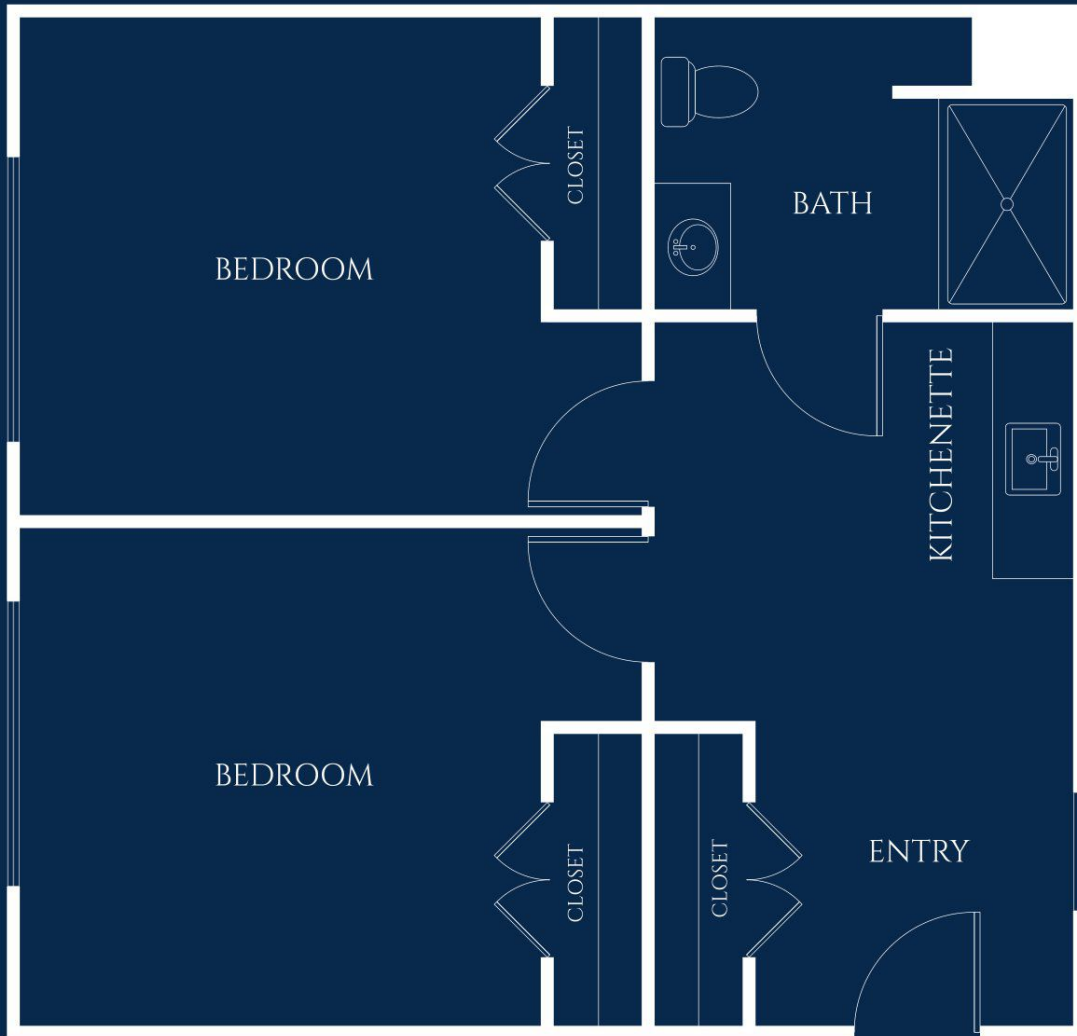

## SEMI-PRIVATE SUITE

STARTING AT 531 SQ. FT.

Floor plan style and size may vary.

**IVY PARK**  
*at Alta Loma*