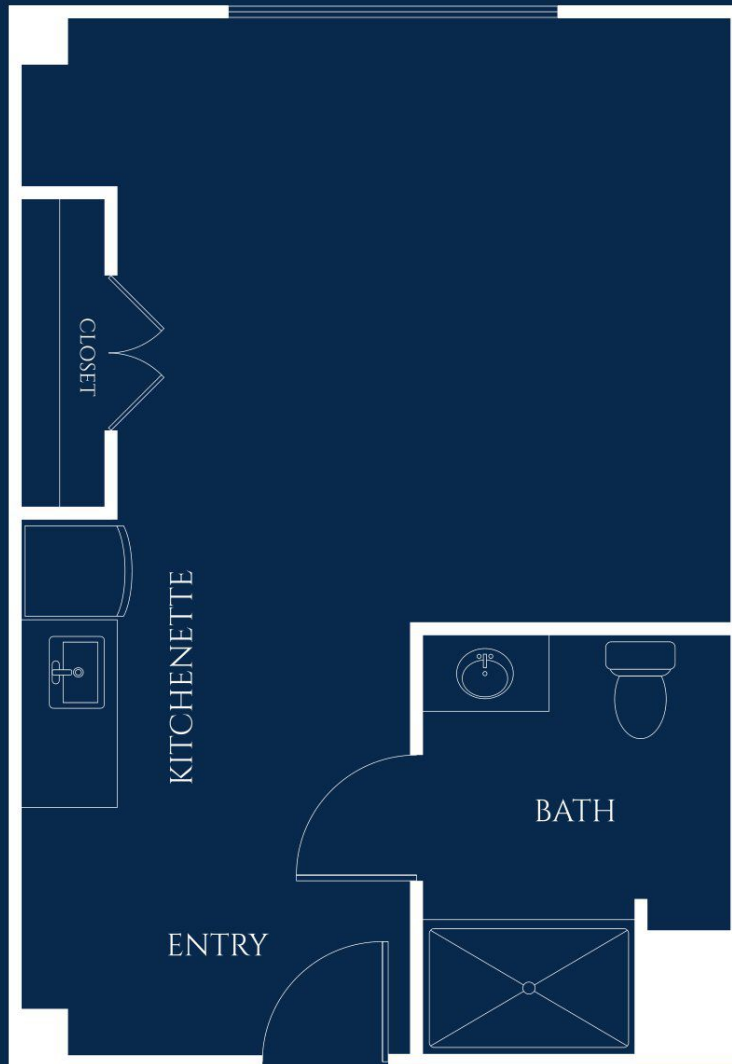

# *Freesia*

## STUDIO

STARTING AT 306 SQ. FT.

Floor plan style and size may vary.

**IVY PARK**  
*at Alta Loma*