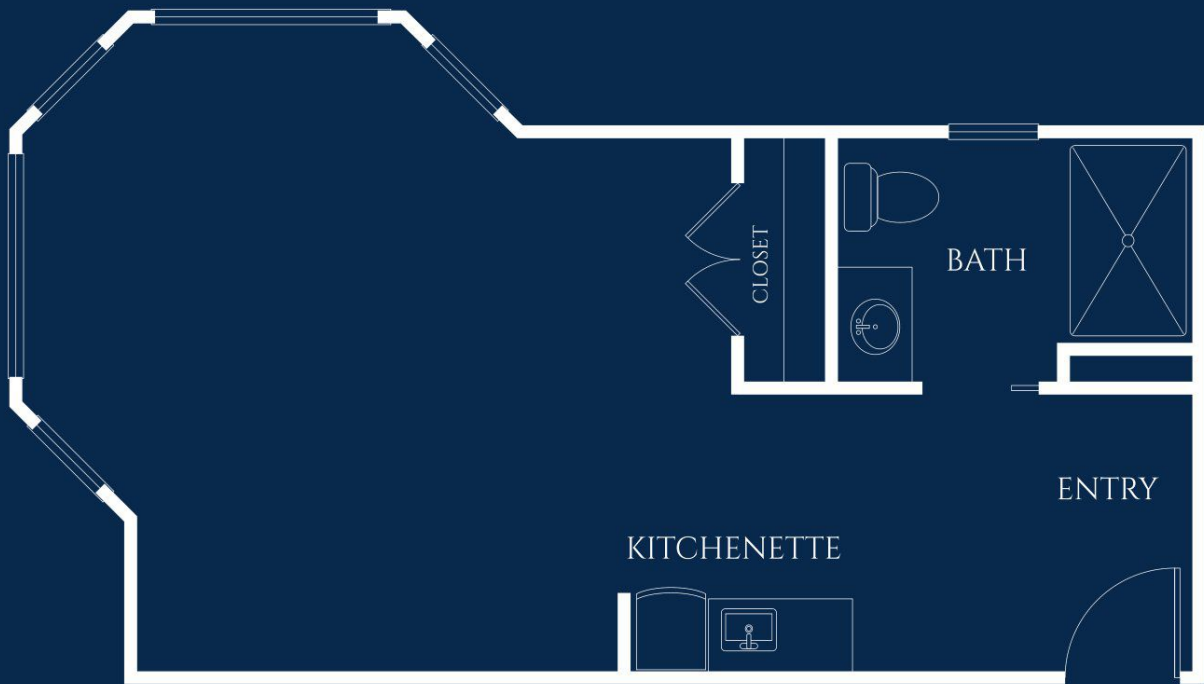

Camellia

OPEN ONE BEDROOM
STARTING AT 460 SQ. FT.

Floor plan style and size may vary.

IVY PARK
at Alta Loma