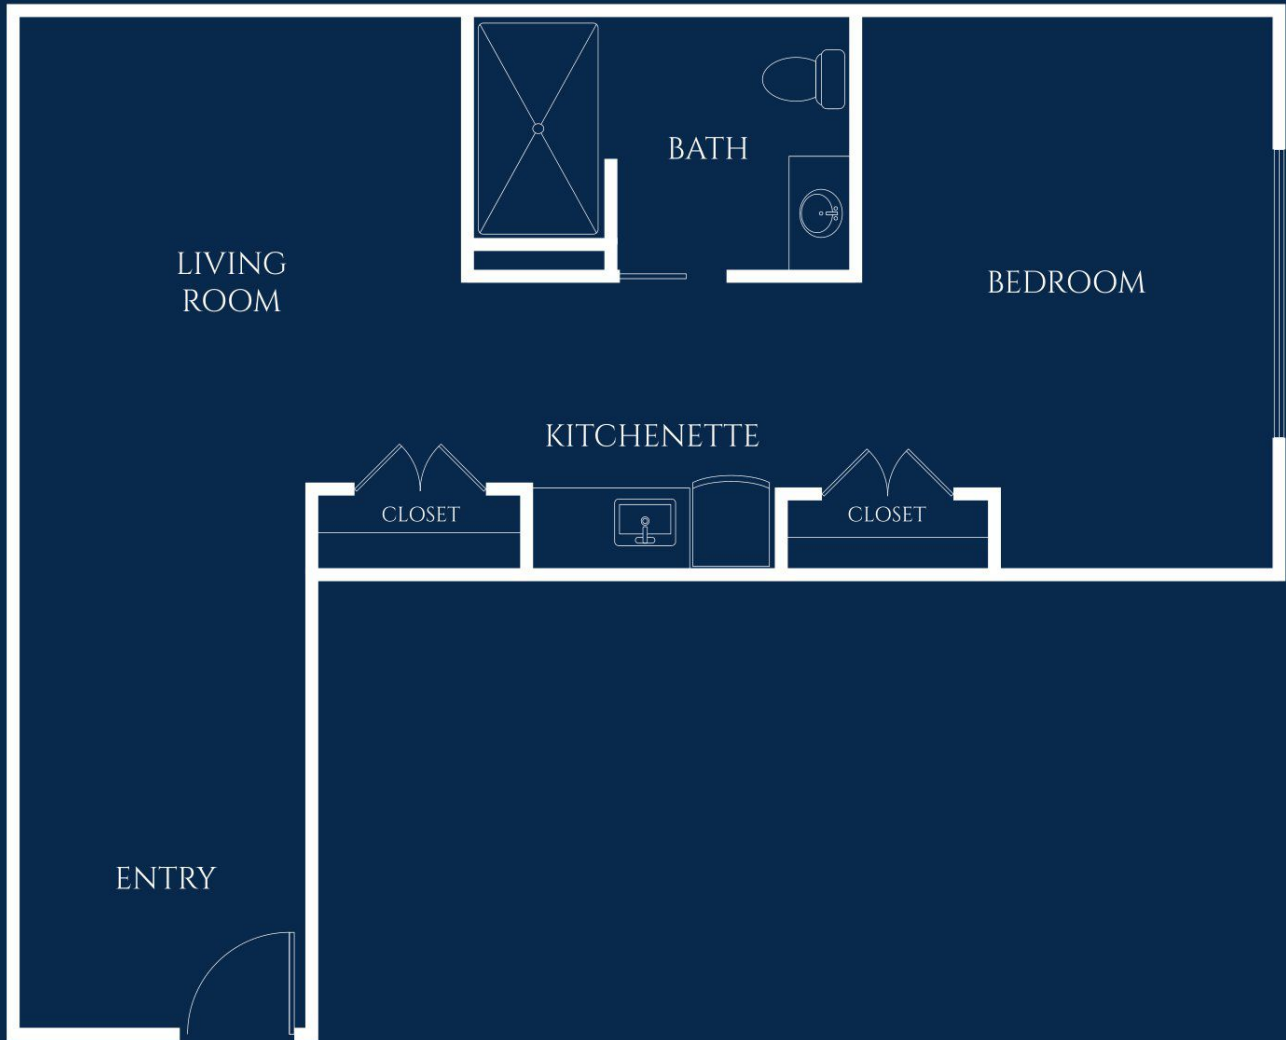

# *Magnolia Suite*

**OPEN ONE BEDROOM**  
STARTING AT 470 SQ. FT.

Floor plan style and size may vary.

**IVY PARK**  
*at Alta Loma*