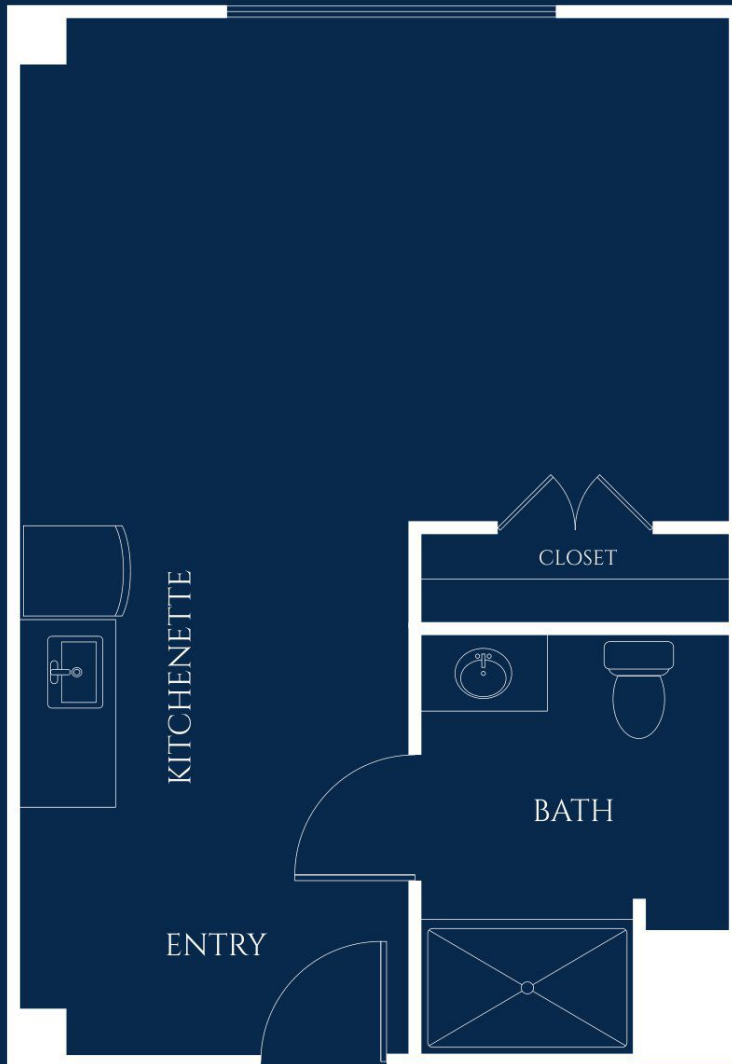

Aster

EVERGREEN MEMORY CARE

PRIVATE STUDIO

STARTING AT 279 SQ. FT.

Floor plan style and size may vary.

IVY PARK
at Belmont