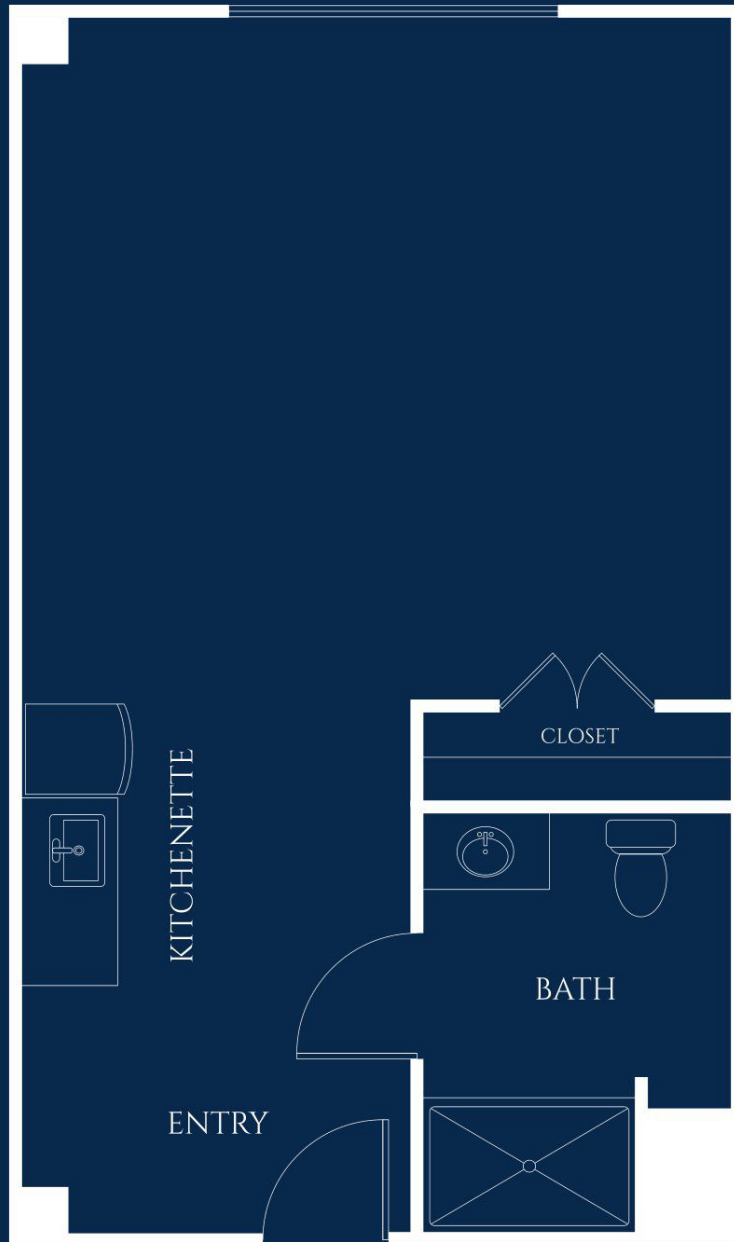

Aster Suite

EVERGREEN MEMORY CARE

PRIVATE STUDIO

STARTING AT 392 SQ. FT.

Floor plan style and size may vary.

IVY PARK
at Belmont