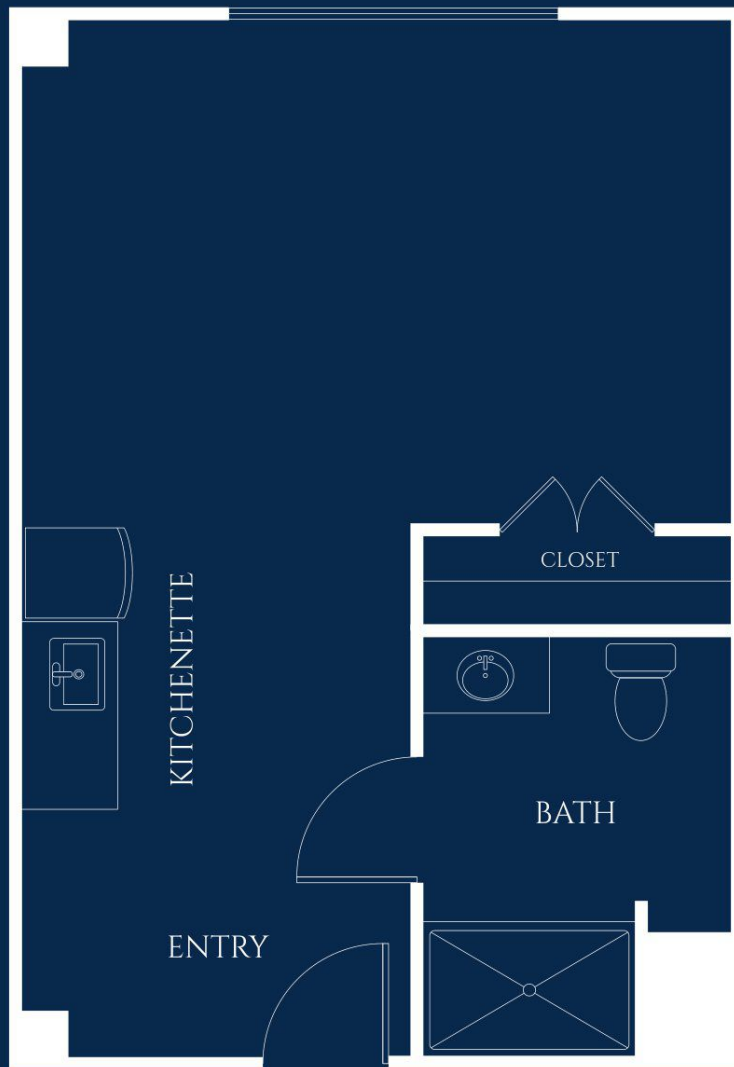

# *Freesia*

## STUDIO

STARTING AT 279 SQ. FT.

Floor plan style and size may vary.

**IVY PARK**  
*at Belmont*