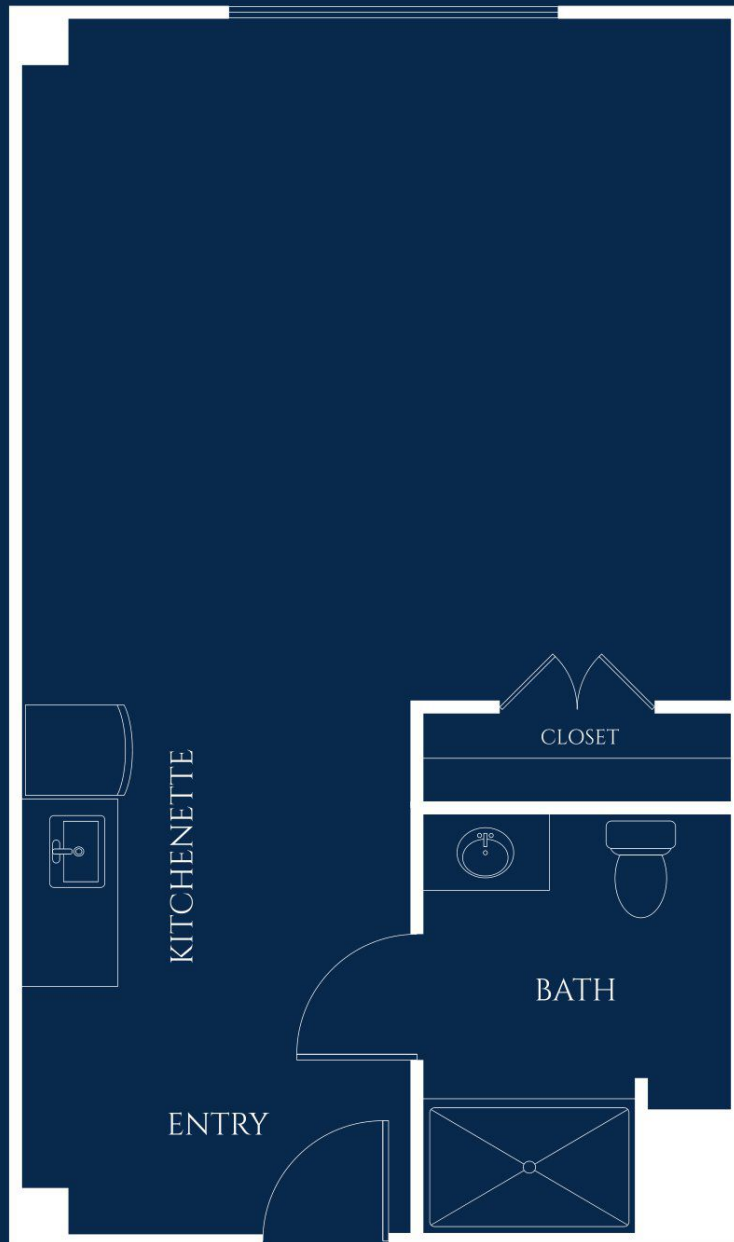

Freesia Suite

STUDIO

STARTING AT 350 SQ. FT.

Floor plan style and size may vary.

IVY PARK
at Belmont