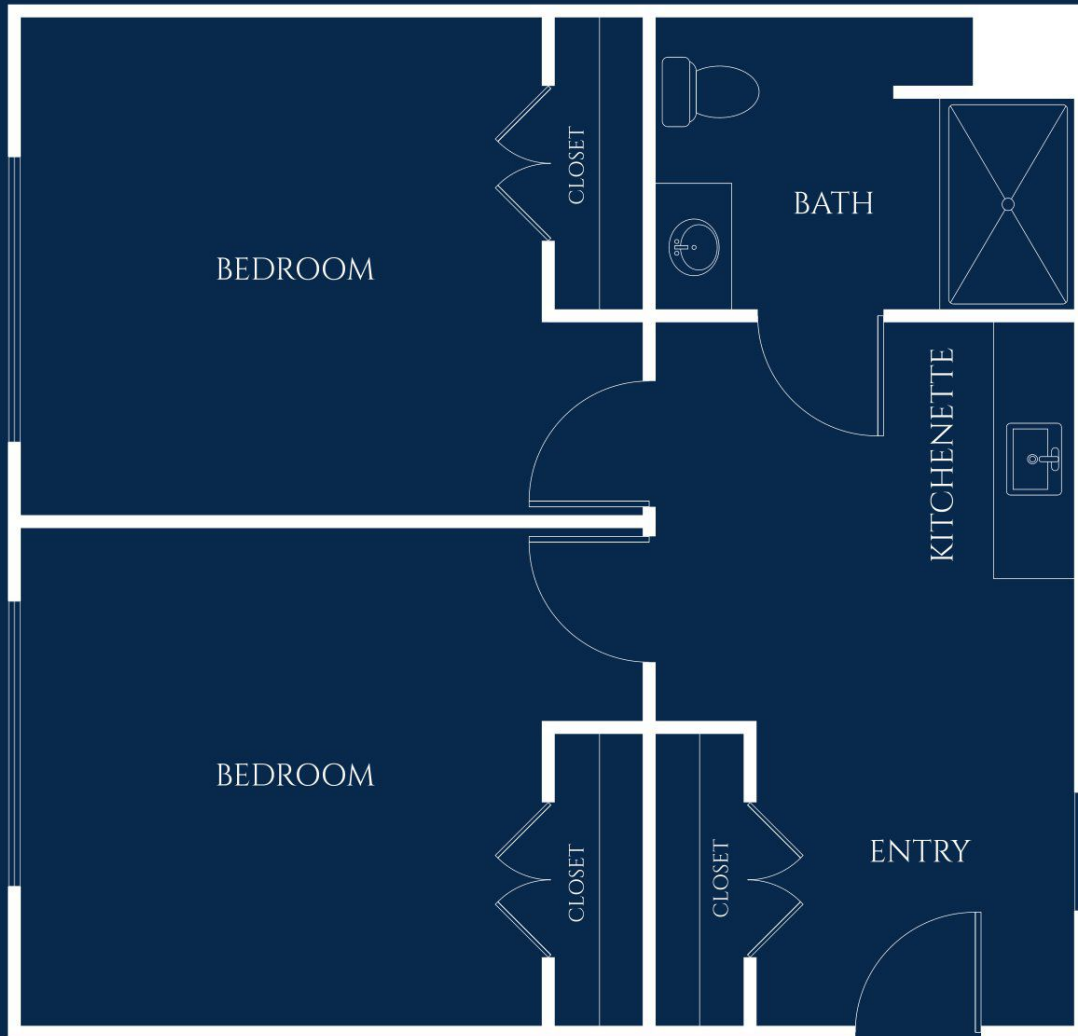

Olive

EVERGREEN MEMORY CARE

COMPANION SUITE

STARTING AT 531 SQ. FT.

Floor plan style and size may vary.

IVY PARK
at Bonita