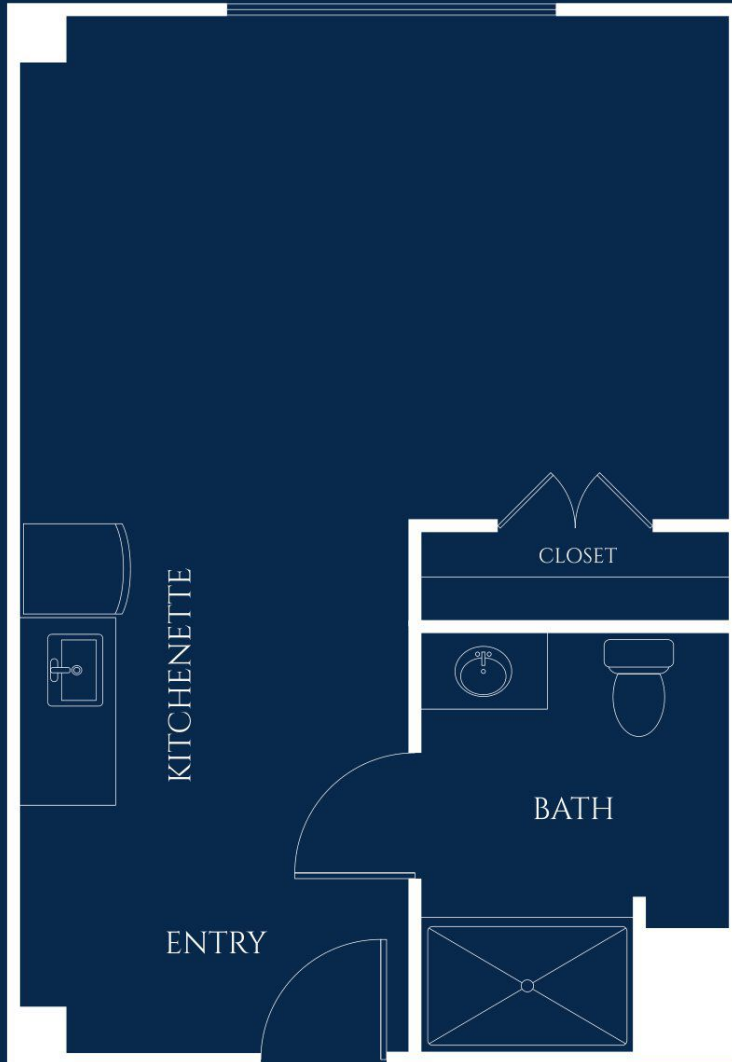

Freesia

STUDIO

STARTING AT 306 SQ. FT.

Floor plan style and size may vary.

IVY PARK
at Bonita