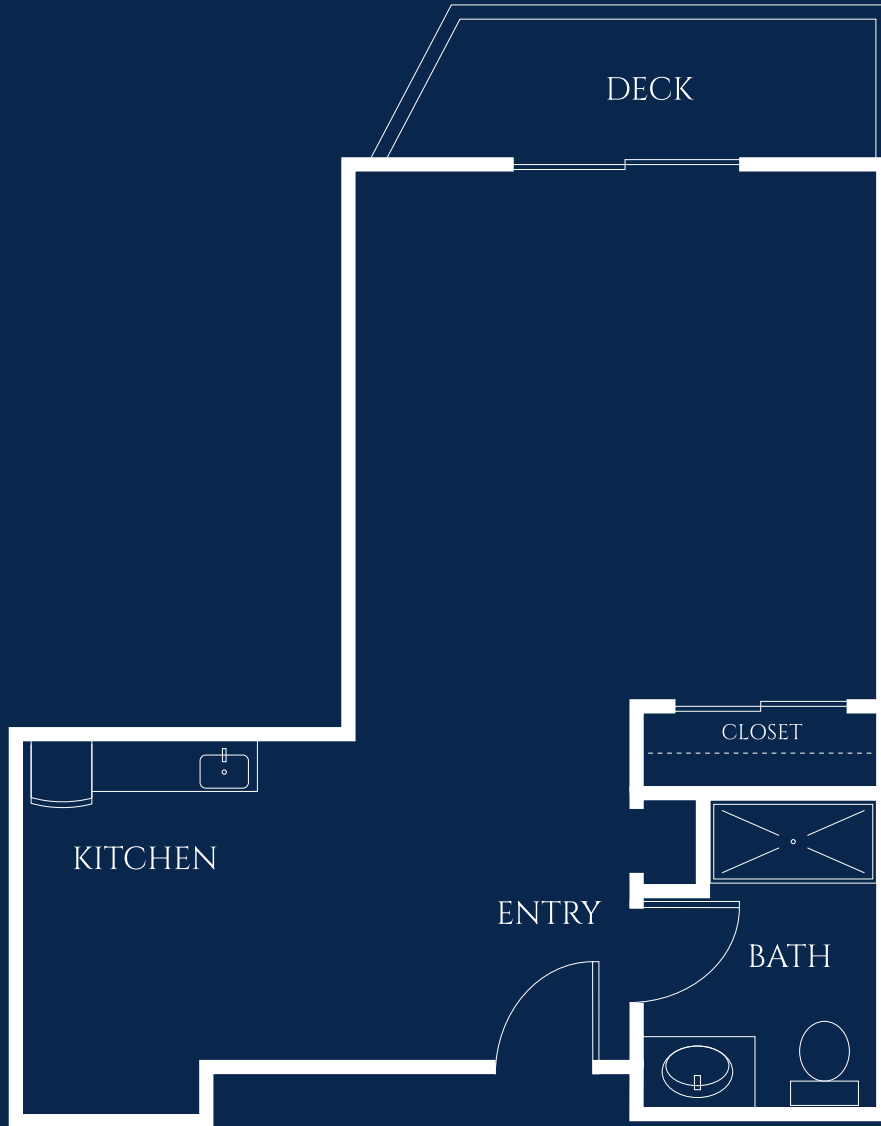

Freesia Suite

STUDIO SUITE

STARTING AT 520 SQ. FT.

IVY PARK
at Burbank