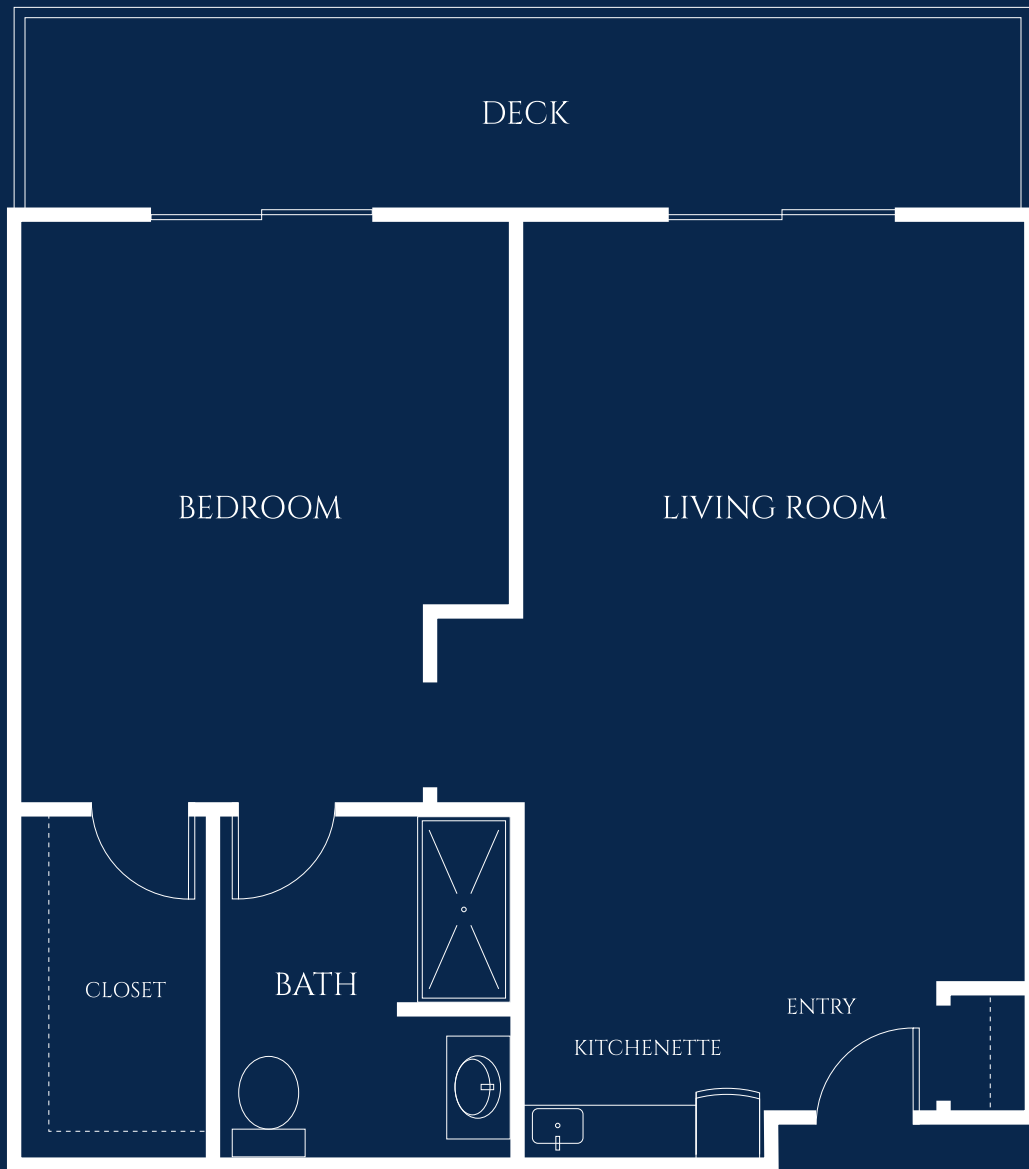

## ONE BEDROOM

STARTING AT 730 SQ. FT.

**IVY PARK**  
*at Burbank*