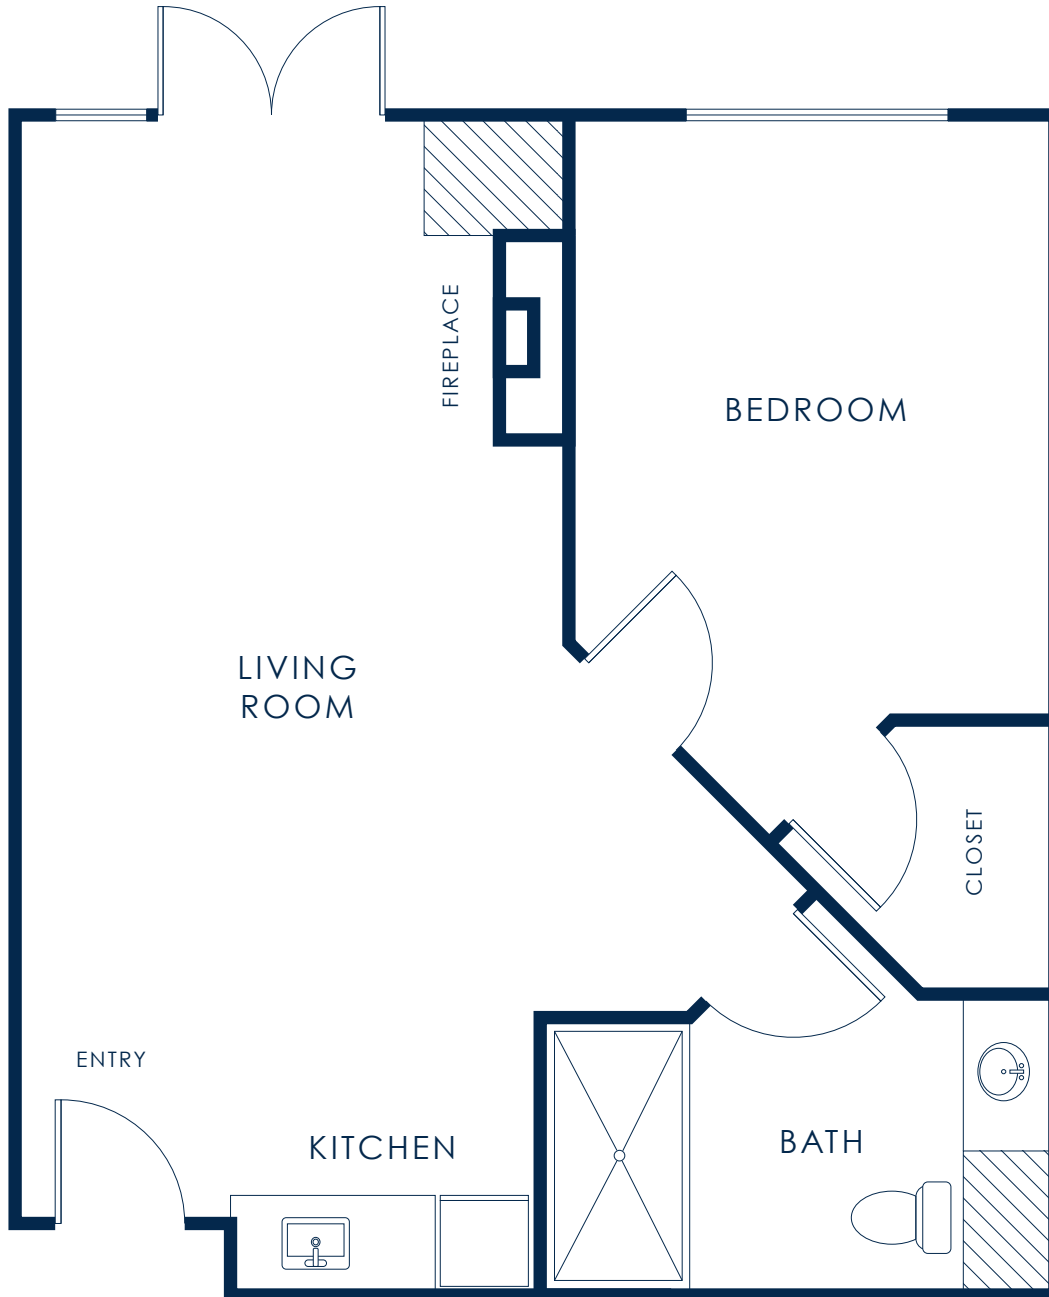

Dahlia

ONE BEDROOM

STARTING AT 585 SQ. FT.

Floor plan style and size may vary.

THE COTTAGES
OF CARMEL