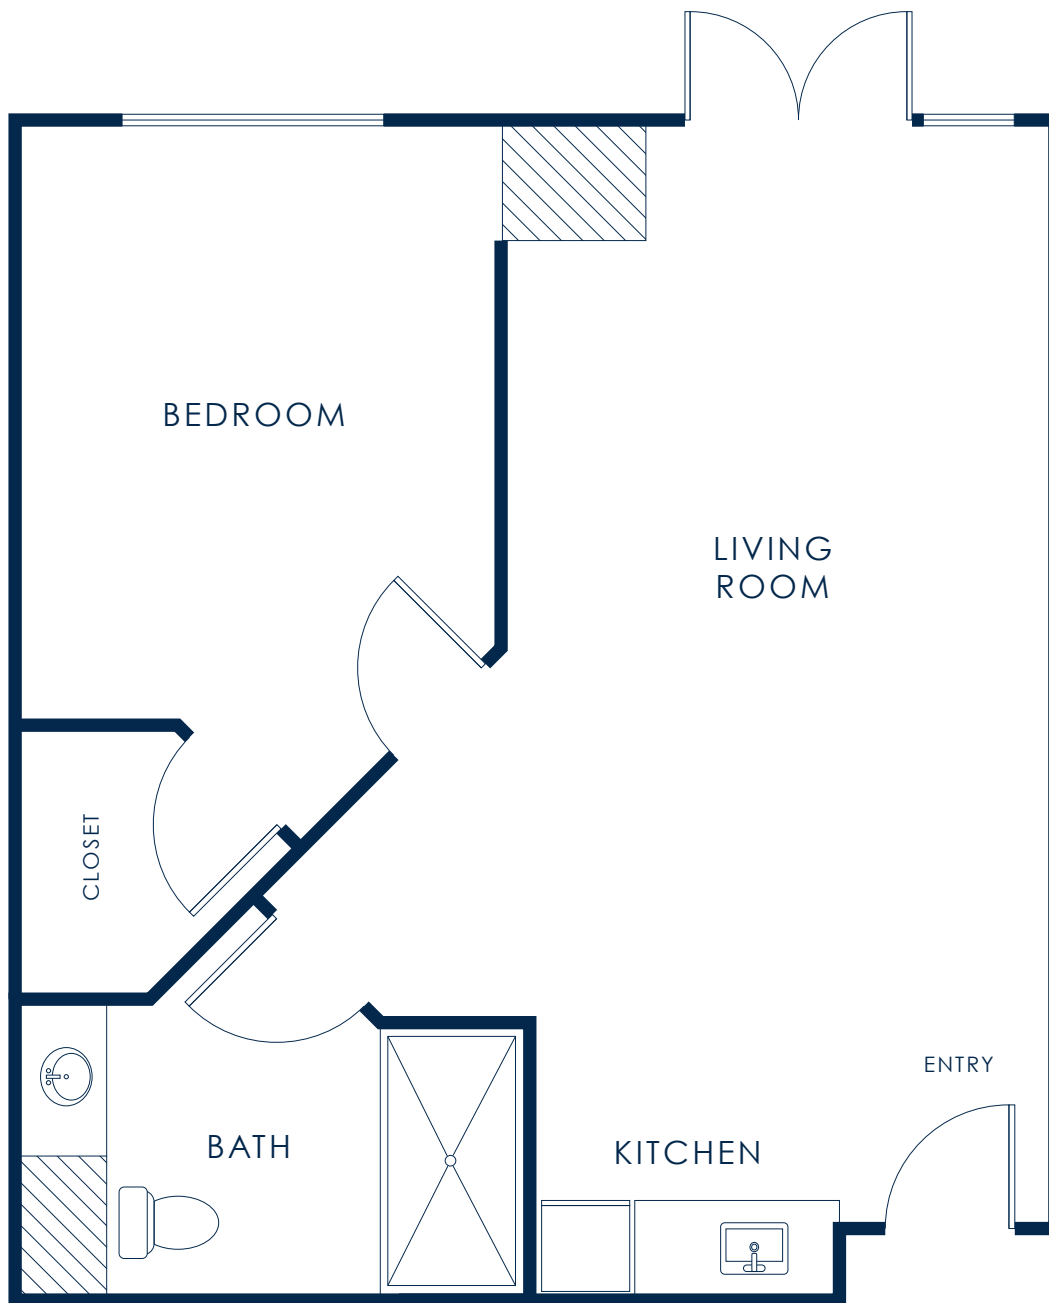

# Marigold

EVERGREEN MEMORY CARE

---

**ONE BEDROOM**  
STARTING AT 585 SQ. FT.

*Floor plan style and size may vary.*

THE COTTAGES  
OF CARMEL