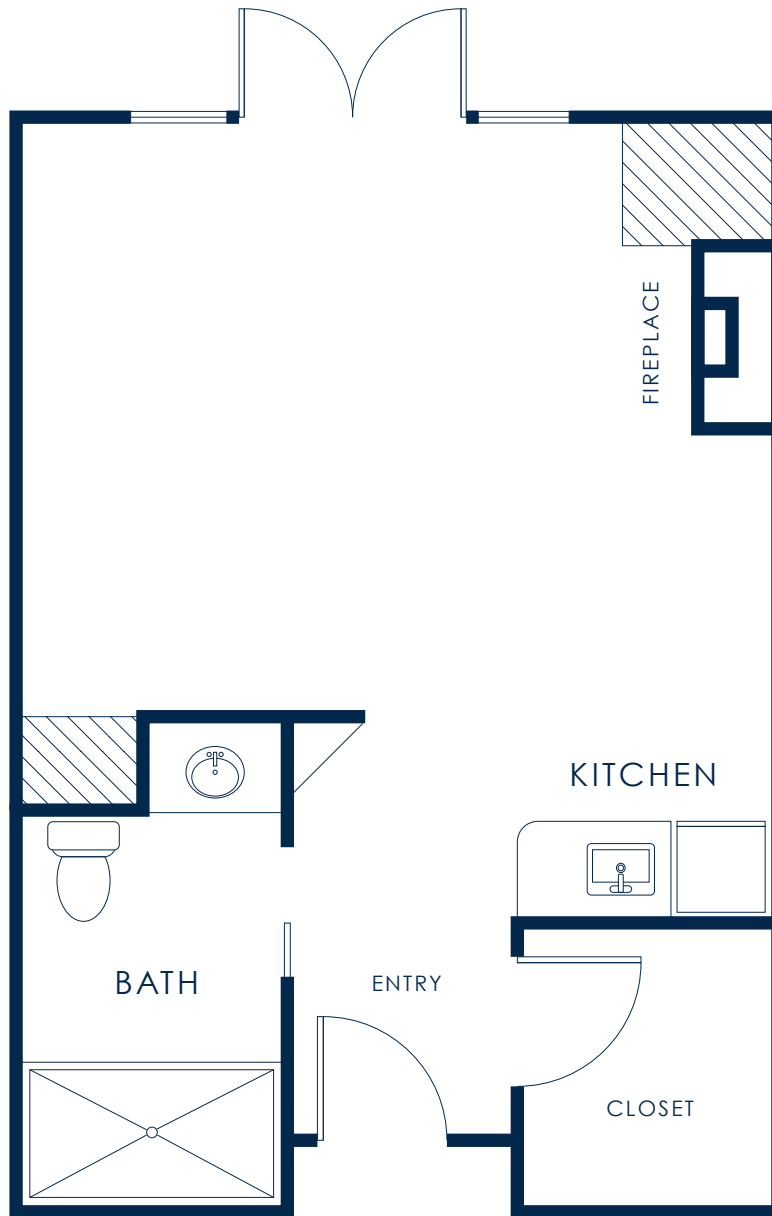

Freesia

STUDIO

STARTING AT 385 SQ. FT.

Floor plan style and size may vary.

THE COTTAGES
OF CARMEL