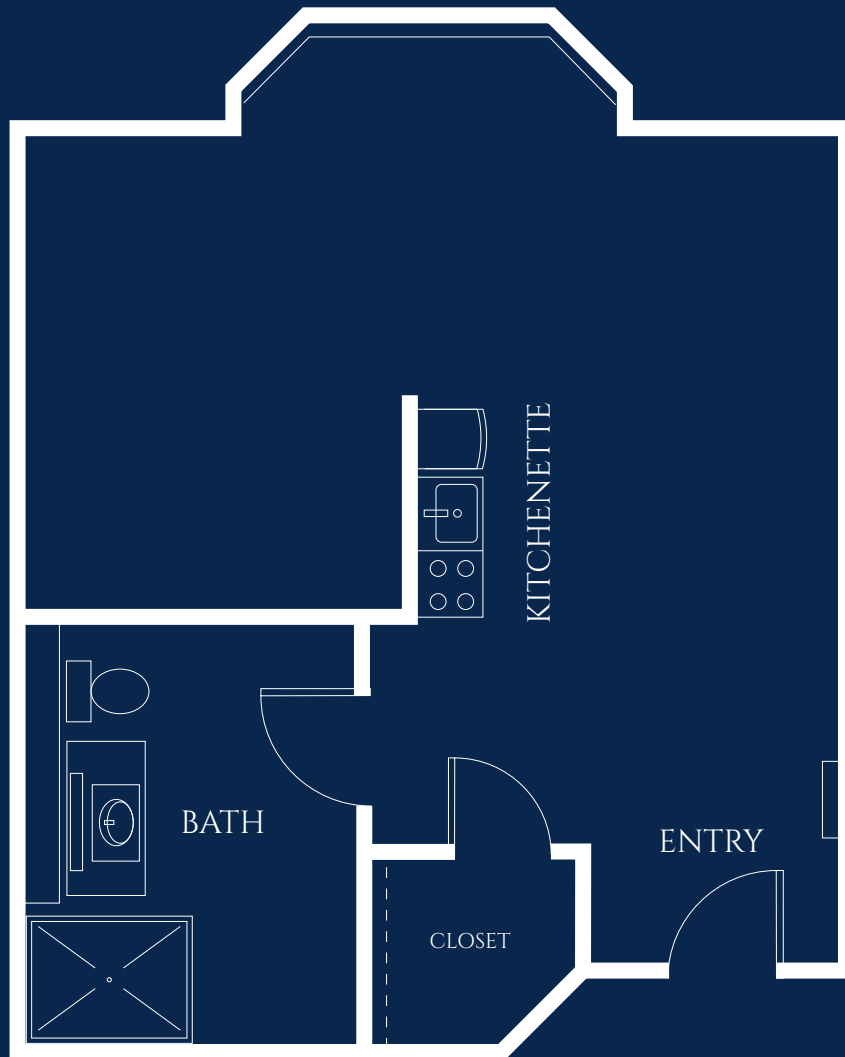

Freesia

PRIVATE STUDIO

STARTING AT 450 SQ. FT.

IVY PARK
at Cathedral Hill