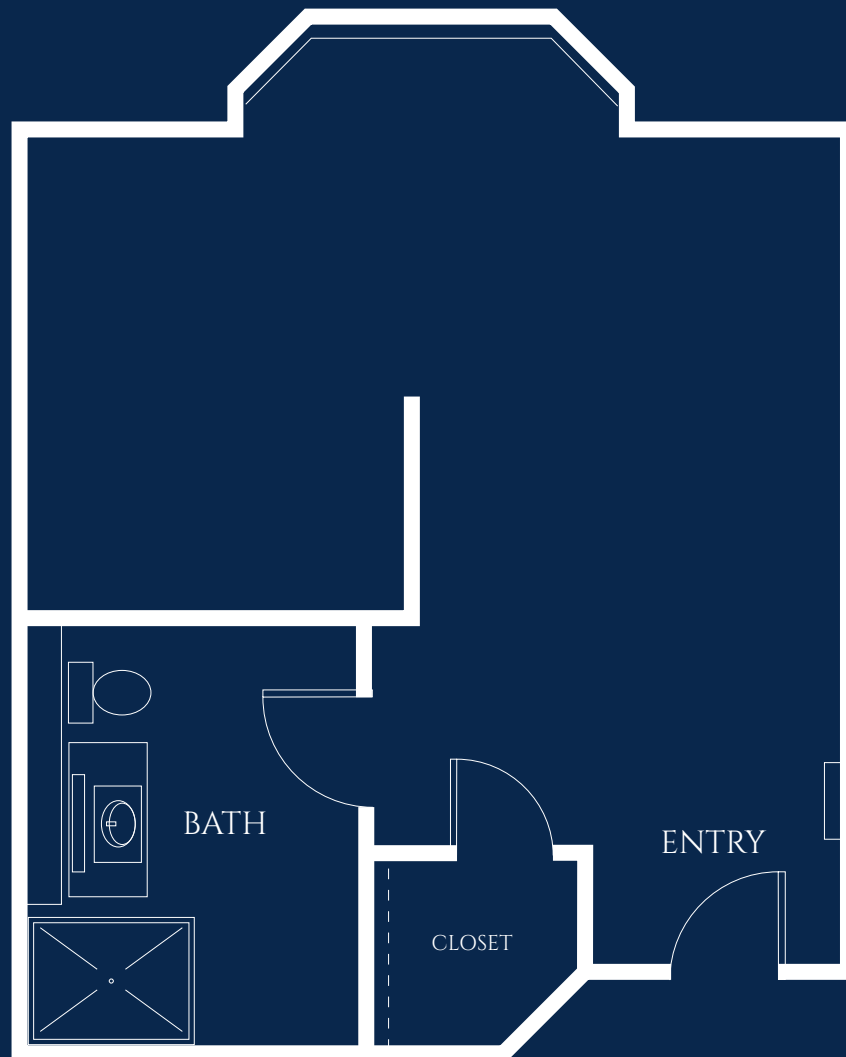

Juniper

EVERGREEN MEMORY CARE

COMPANION SUITE

STARTING AT 400 SQ. FT.

IVY PARK
at Cathedral Hill