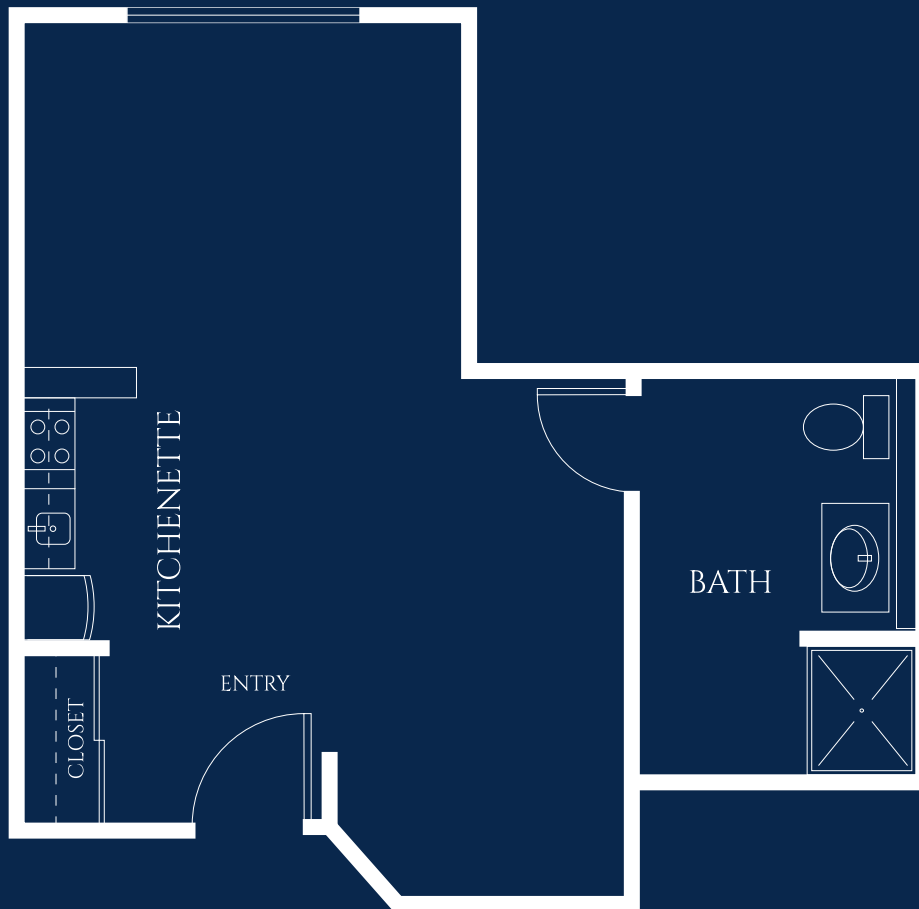

Freesia

PRIVATE STUDIO

STARTING AT 450 SQ. FT.

Floor plan style and size may vary.