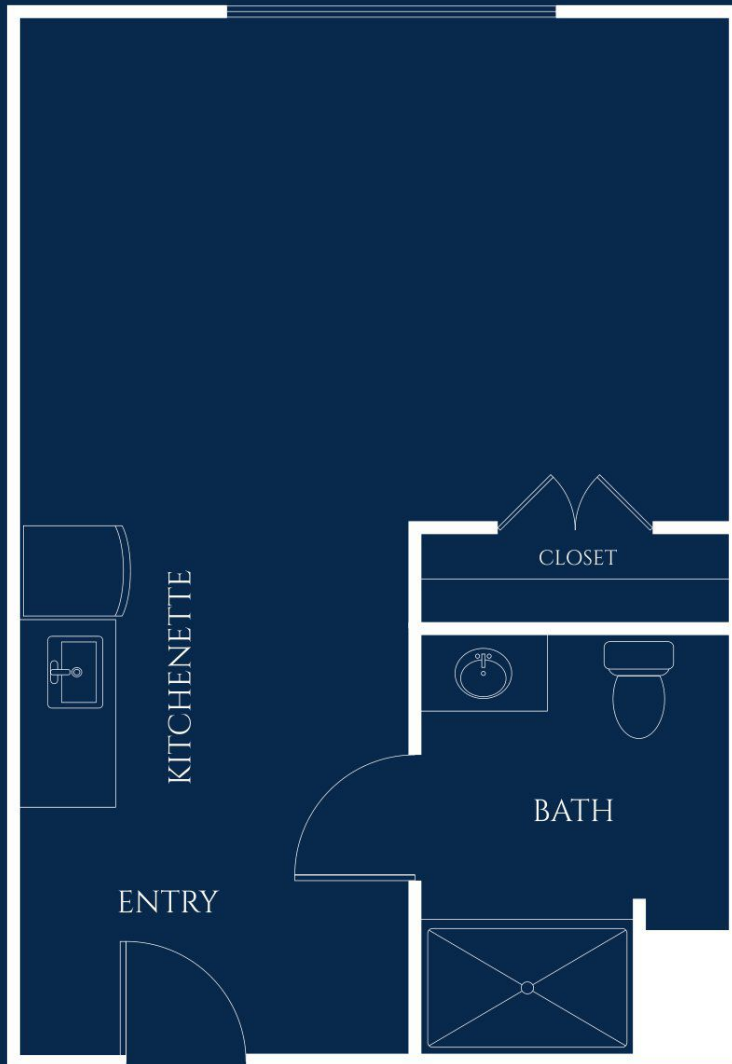

Freesia

STUDIO

STARTING AT 306 SQ. FT.

Floor plan style and size may vary.

IVY PARK
at Claremont