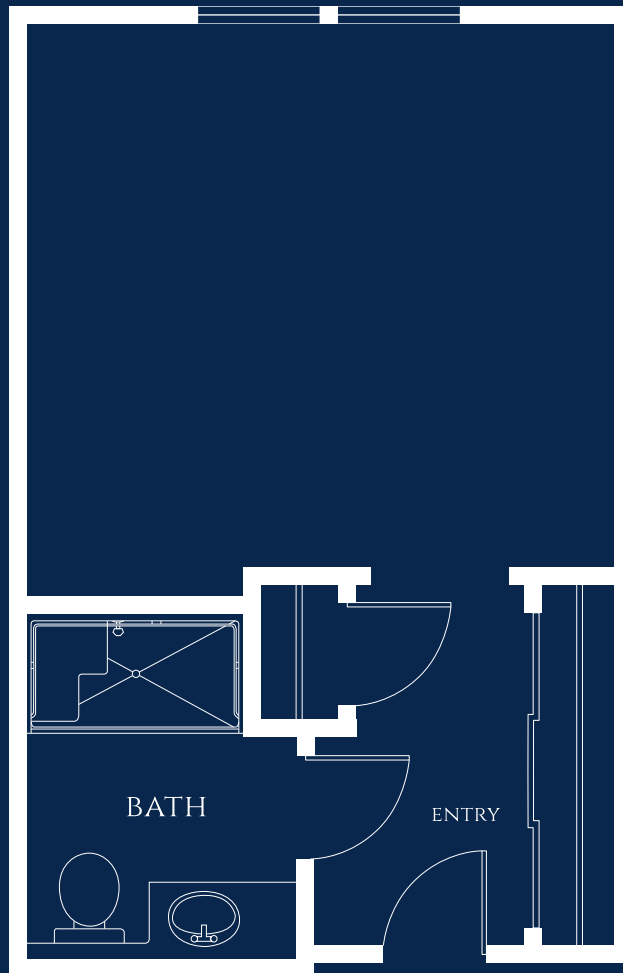

Aster

EVERGREEN MEMORY CARE

PRIVATE STUDIO

STARTING AT 359 SQ. FT.

1/4" = 1'0"
All plans and dimensions are approximate.

IVY PARK
at Culver City