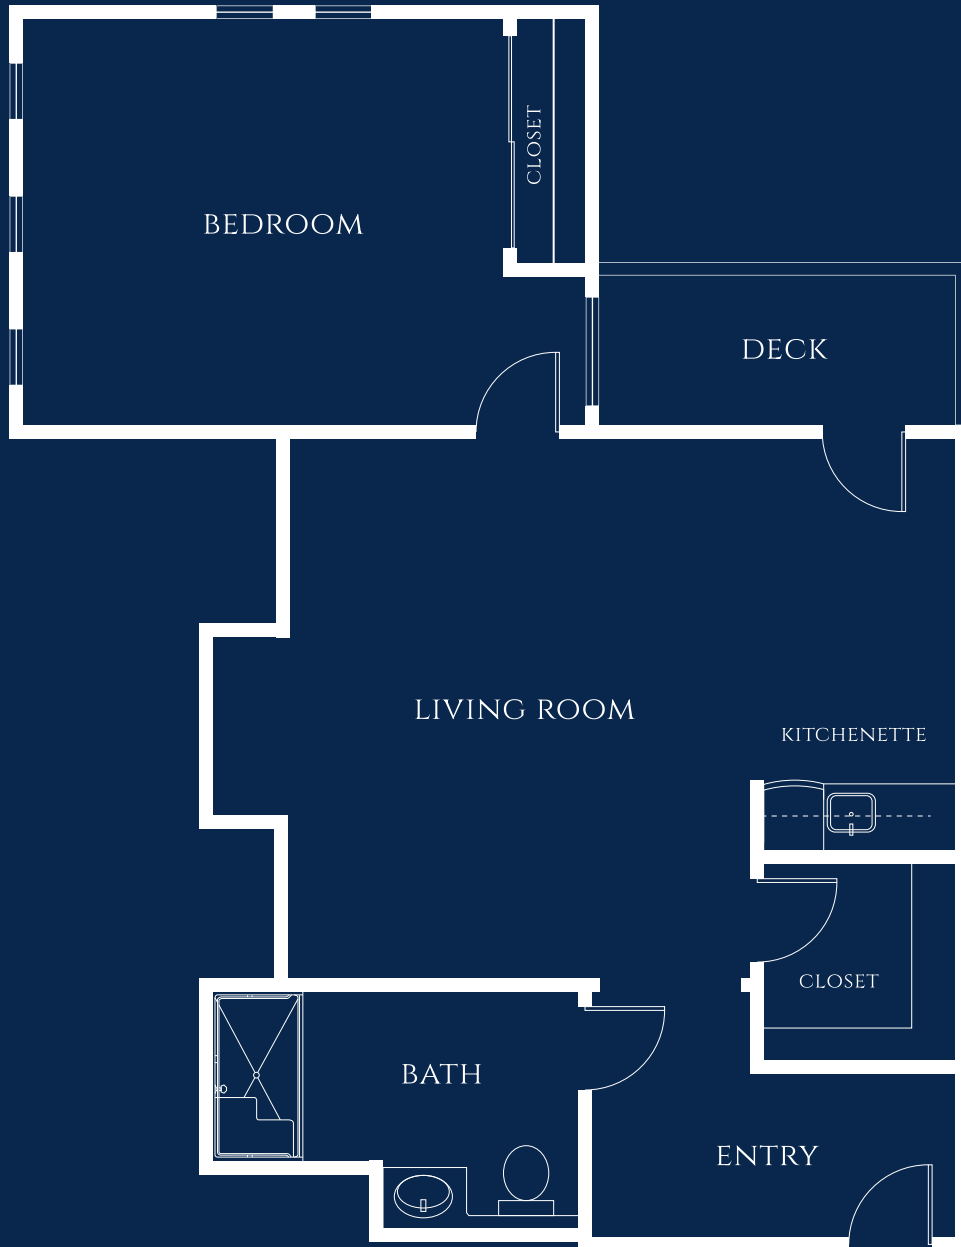

# Dahlia Suite

ONE BEDROOM  
STARTING AT 712 SQ. FT.

1/4" = 1'0"  
All plans and dimensions are approximate.

**IVY PARK**  
*at Culver City*