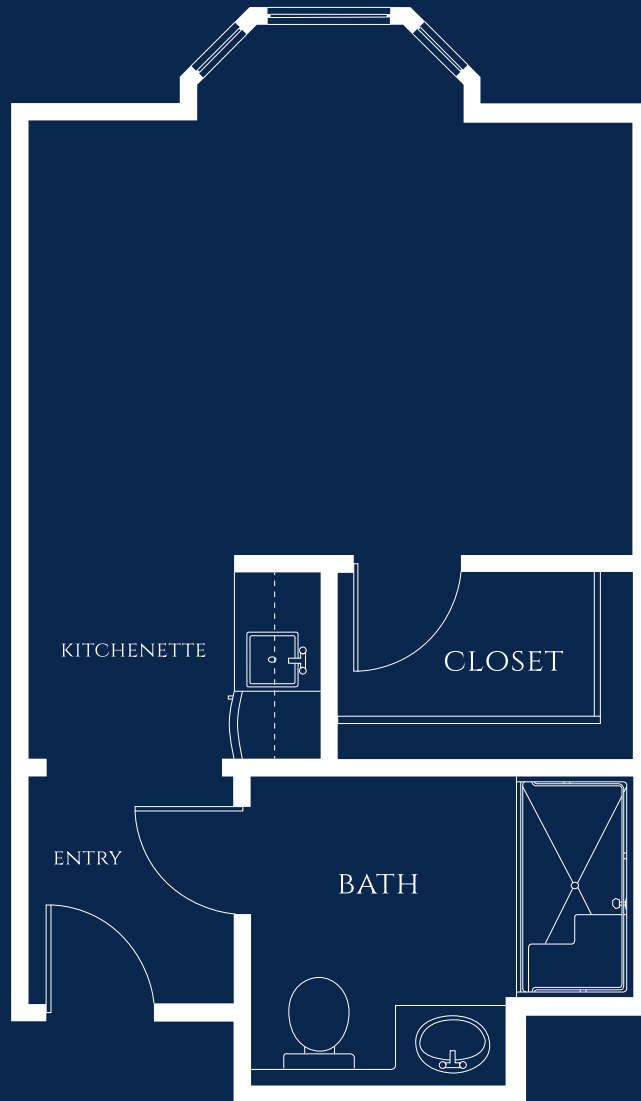

# *Freesia*

## PRIVATE STUDIO

STARTING AT 326 SQ. FT.

1/4" = 1'0"  
All plans and dimensions are approximate.

**IVY PARK**  
*at Culver City*