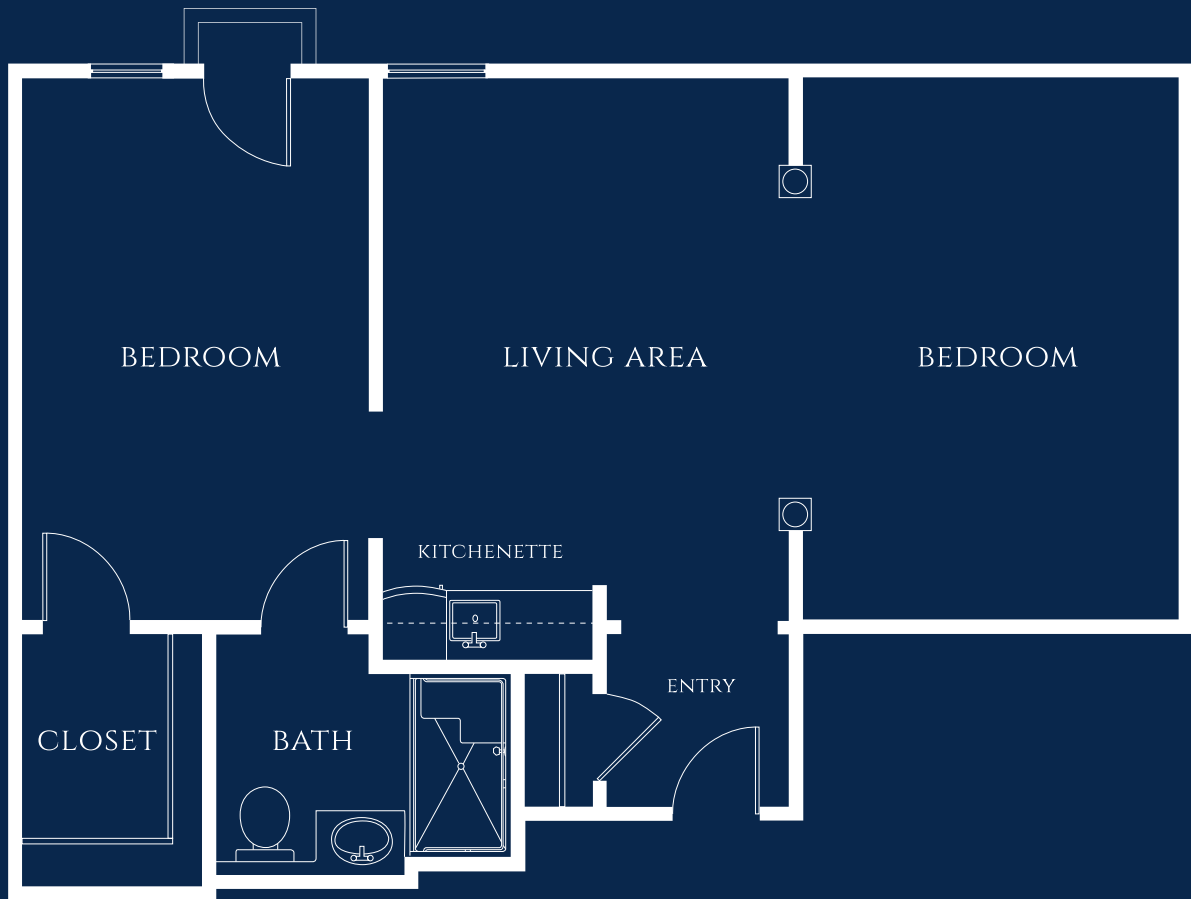

Wisteria

TWO BEDROOM
STARTING AT 709 SQ. FT.

1/4" = 1'0"
All plans and dimensions are approximate.

IVY PARK
at Culver City