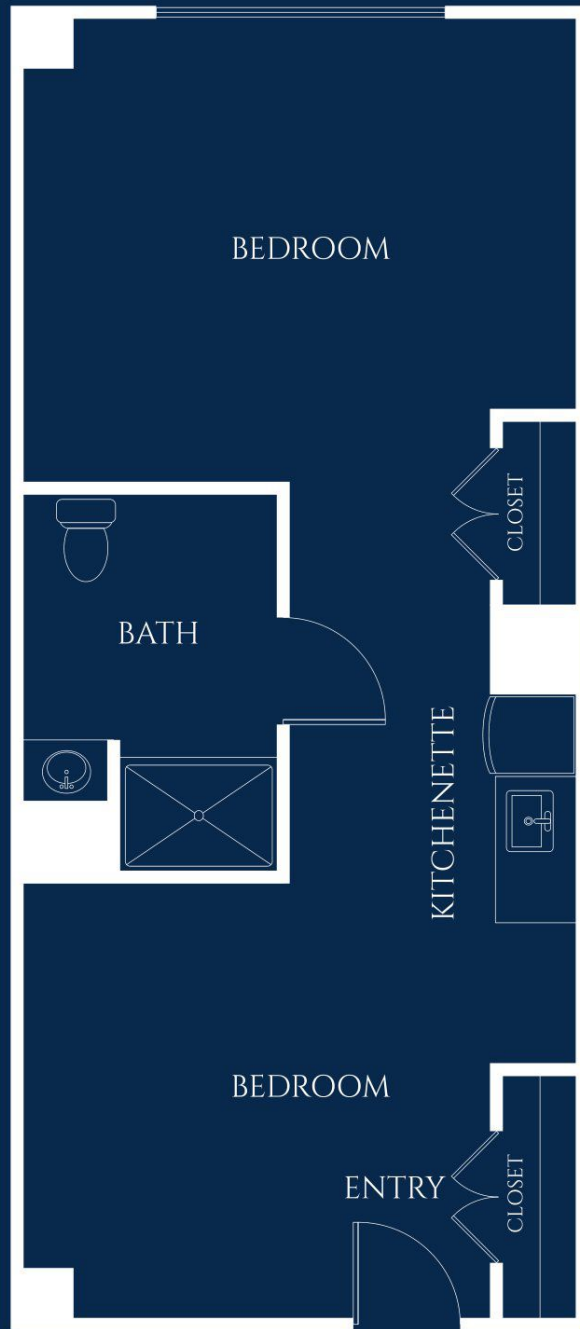

Juniper

EVERGREEN MEMORY CARE

COMPANION SUITE

STARTING AT 409 SQ. FT.

Floor plan style and size may vary.

IVY PARK
at Fullerton