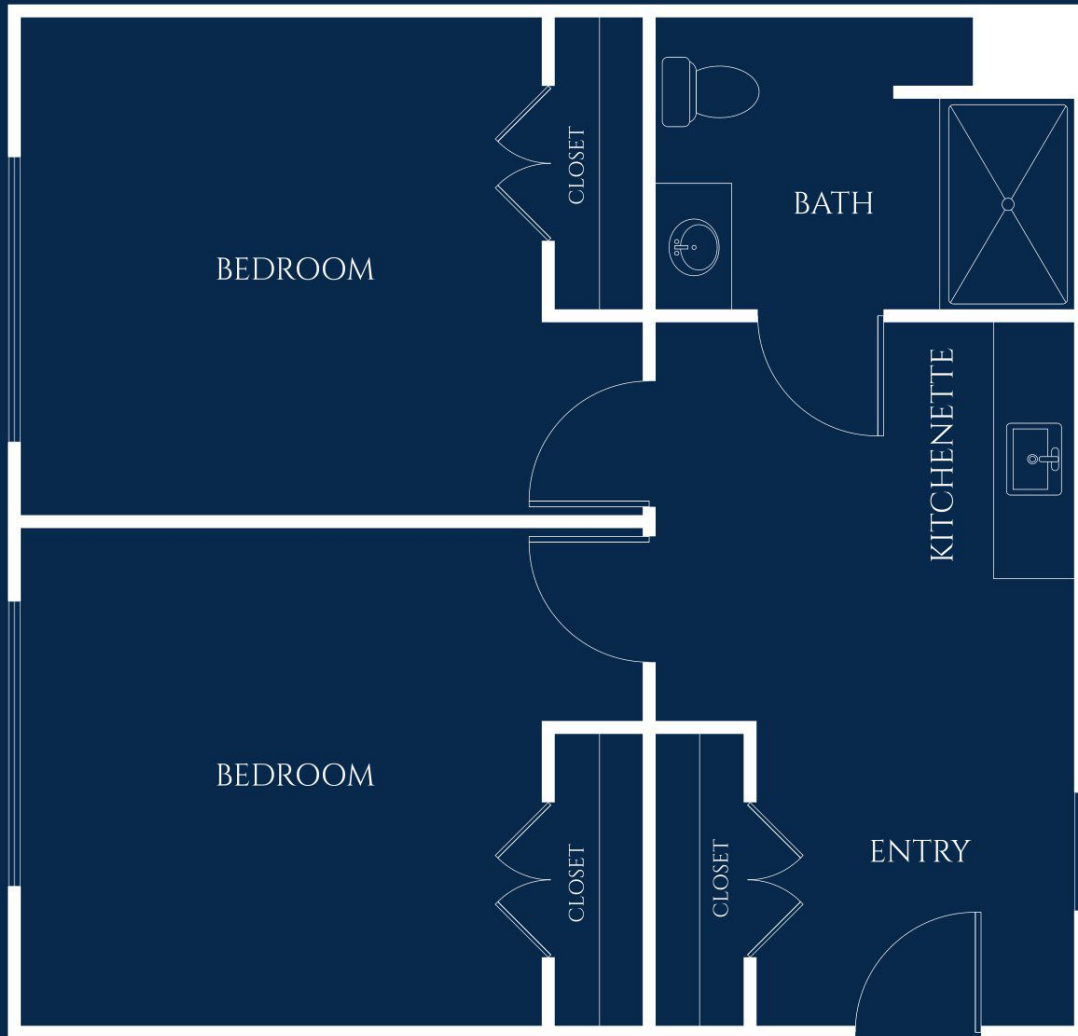

Olive

EVERGREEN MEMORY CARE

COMPANION SUITE

STARTING AT 531 SQ. FT.

Floor plan style and size may vary.

IVY PARK
at Fullerton