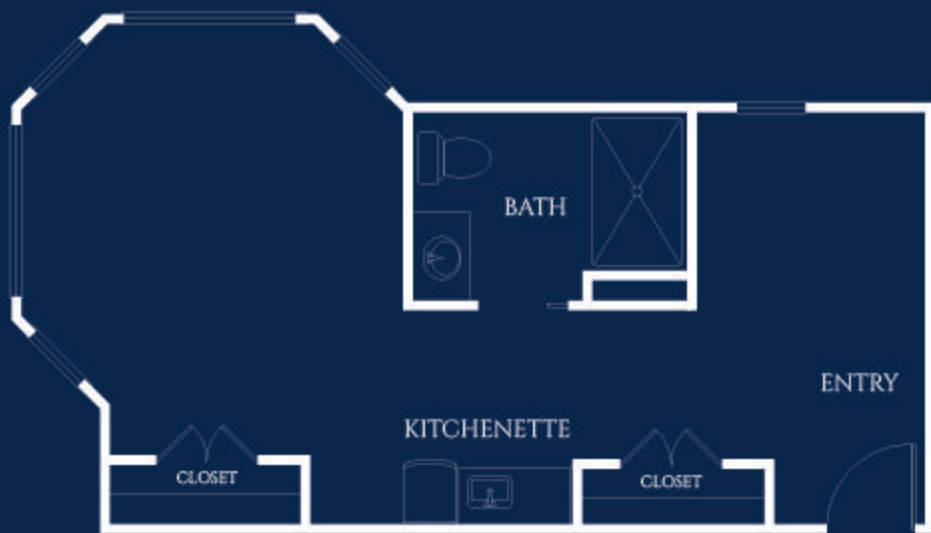

Camellia

STUDIO SUITE

STARTING AT 460 SQ. FT.

Floor plan style and size may vary.

IVY PARK
at Huntington Beach