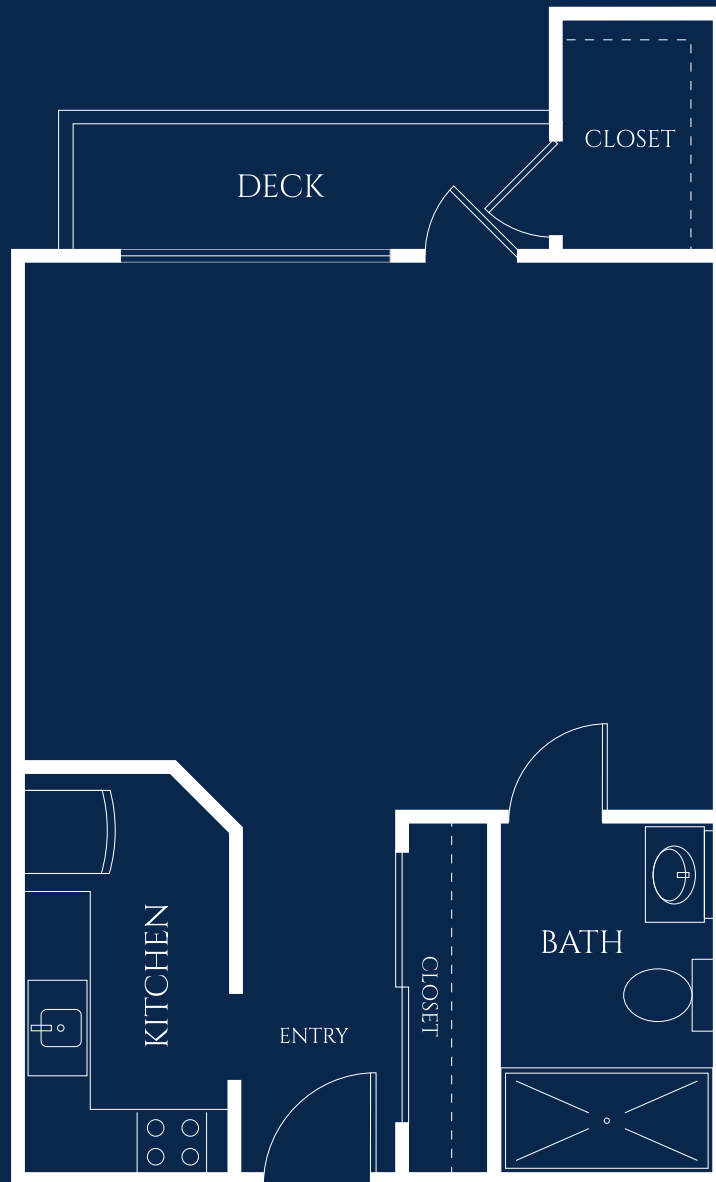

# *Freesia*

## PRIVATE STUDIO

STARTING AT 391 SQ. FT.

**IVY PARK**  
*of Wellington*