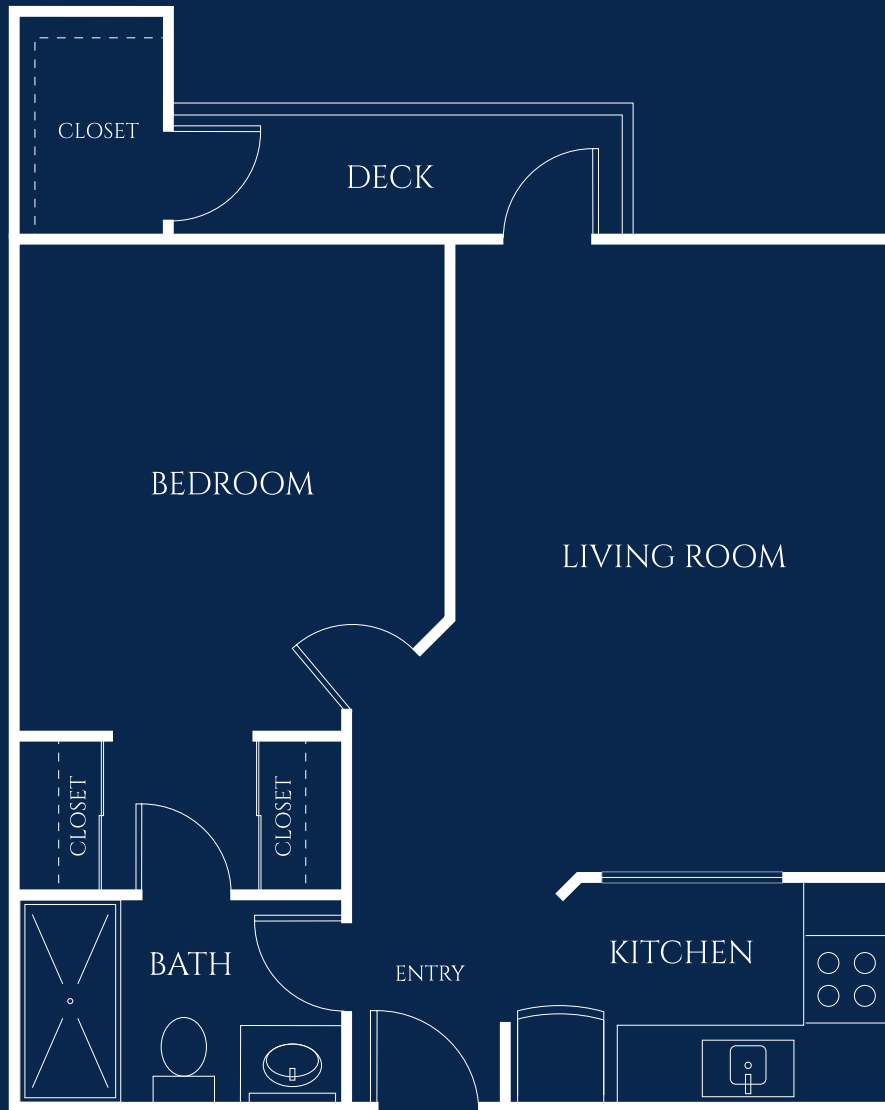

# *Dahlia*

## ONE BEDROOM

STARTING AT 552 SQ. FT.

**IVY PARK**  
*of Wellington*