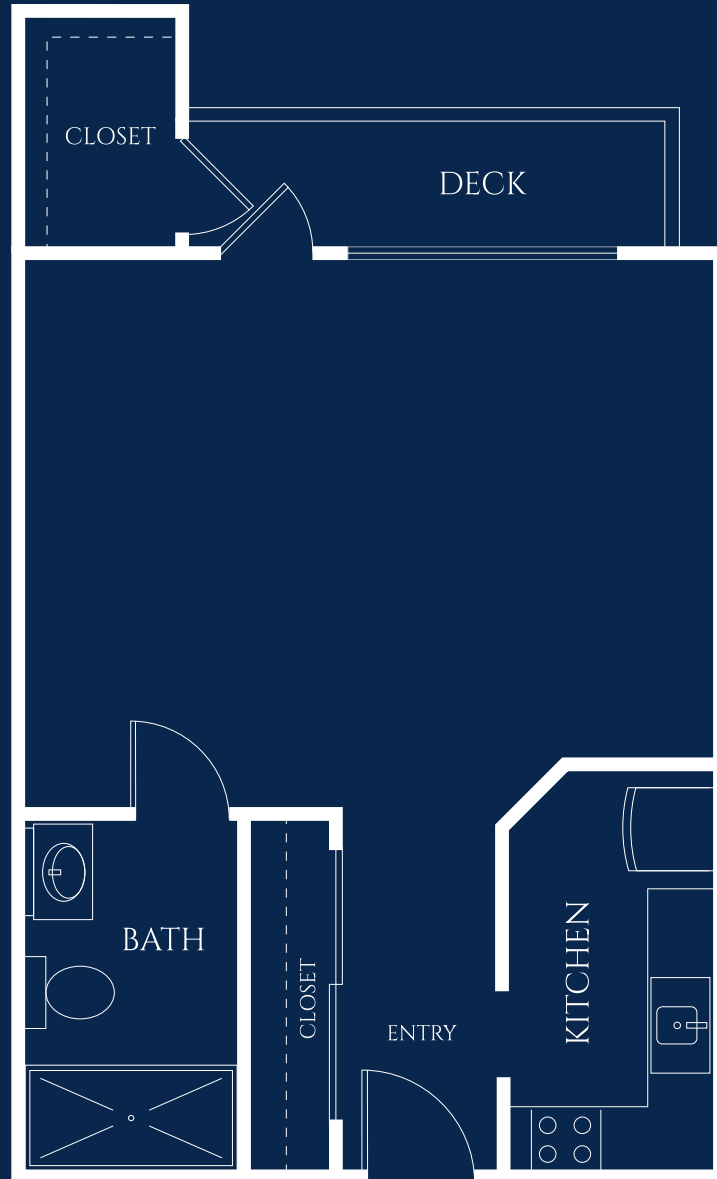

Aster

EVERGREEN MEMORY CARE

PRIVATE STUDIO

STARTING AT 391 SQ. FT.

IVY PARK
of Wellington