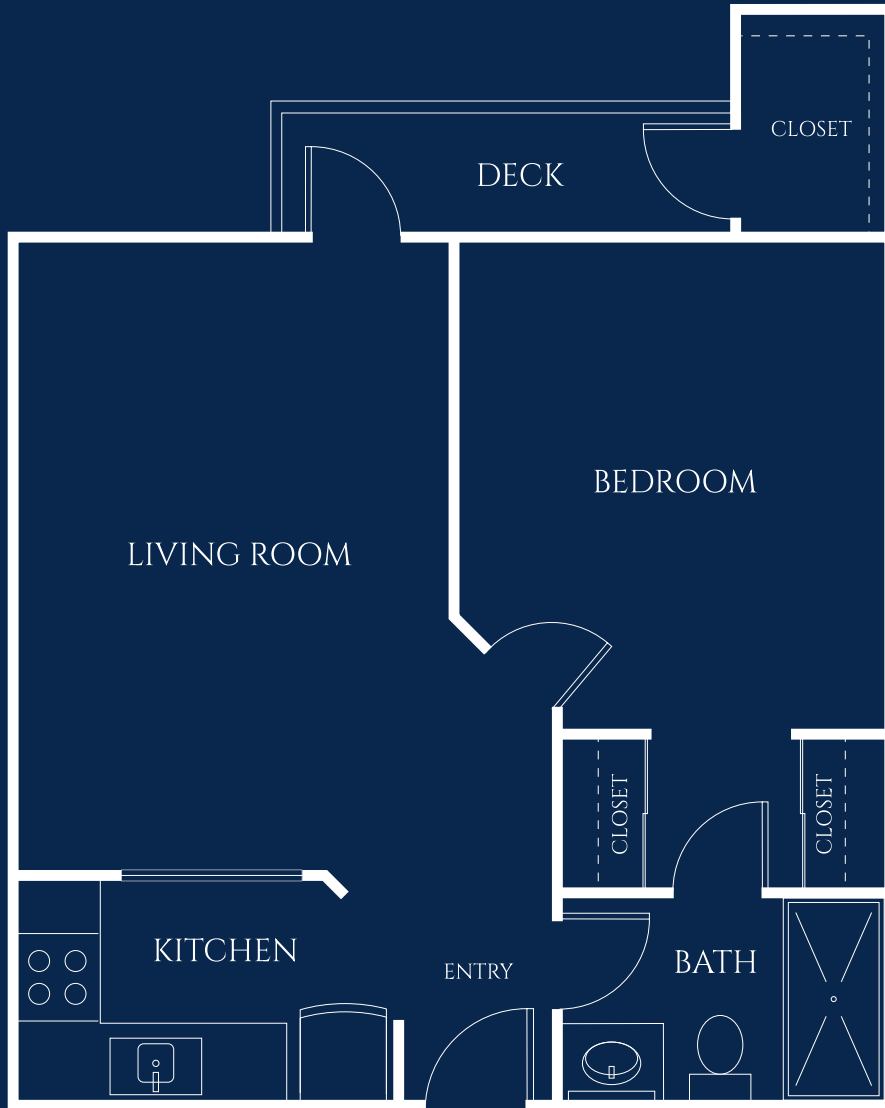

Delilah

EVERGREEN MEMORY CARE

PRIVATE ONE BEDROOM
STARTING AT 552 SQ. FT.

IVY PARK
of Wellington