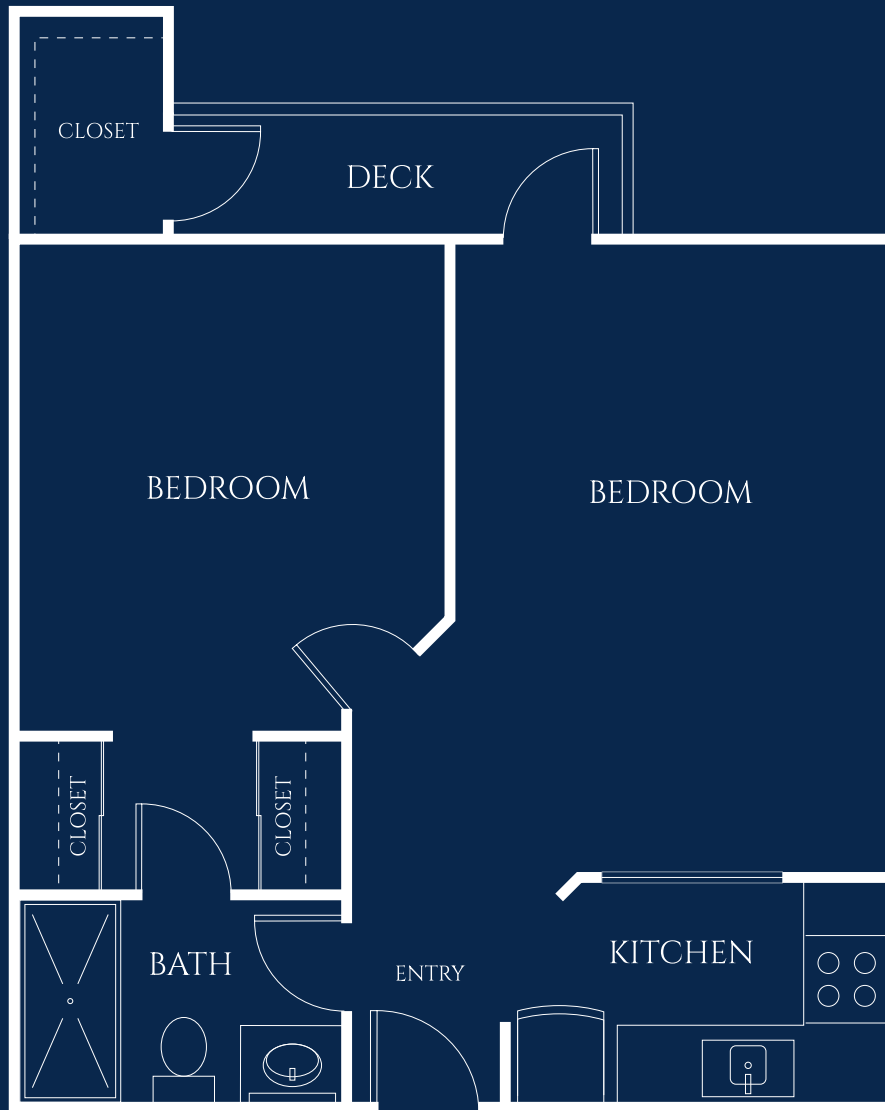

## COMPANION SUITE

STARTING AT 552 SQ. FT.

**IVY PARK**  
*of Wellington*