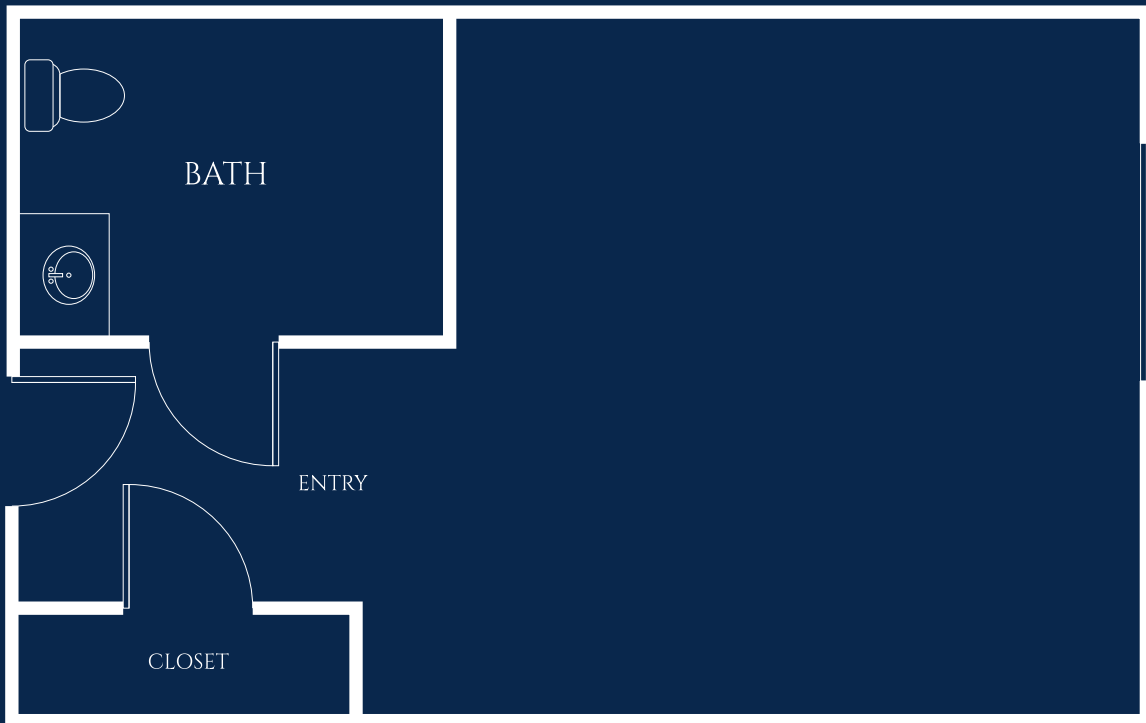

## **PRIVATE STUDIO**

STARTING AT 264 SQ. FT.

*Floor plan style and size may vary.*

**IVY PARK**  
*at Laguna Creek*