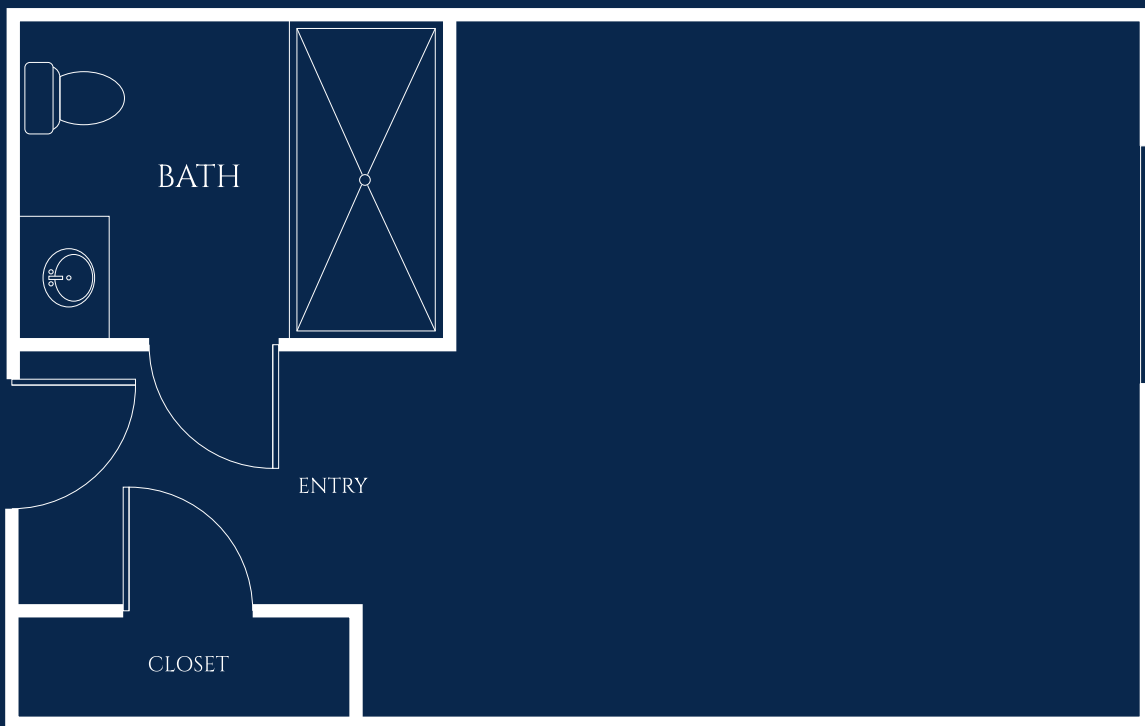

Freesia

STUDIO

STARTING AT 264 SQ. FT.

Floor plan style and size may vary.

IVY PARK
at Laguna Creek