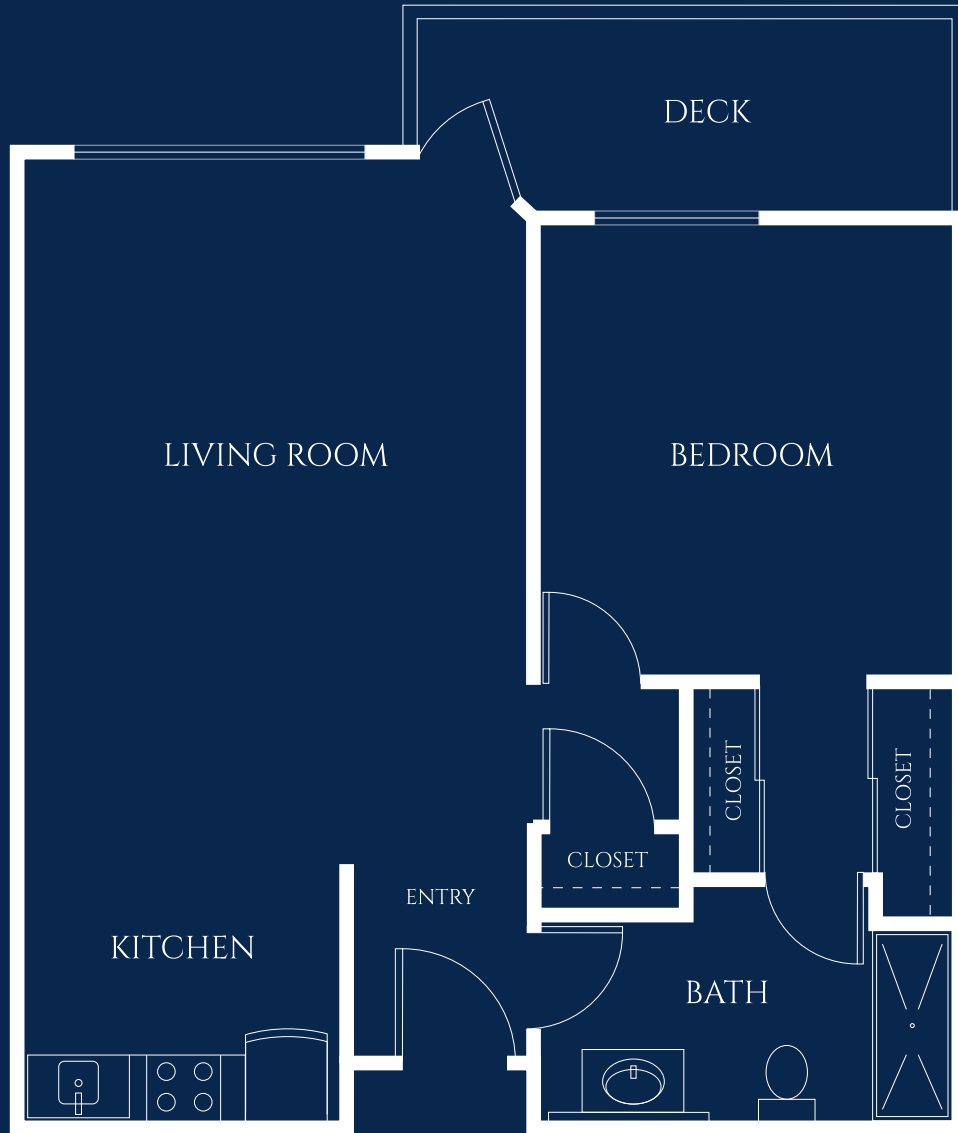

Dahlia

ONE BEDROOM

STARTING AT 670 SQ. FT.

IVY PARK
at Laguna Woods