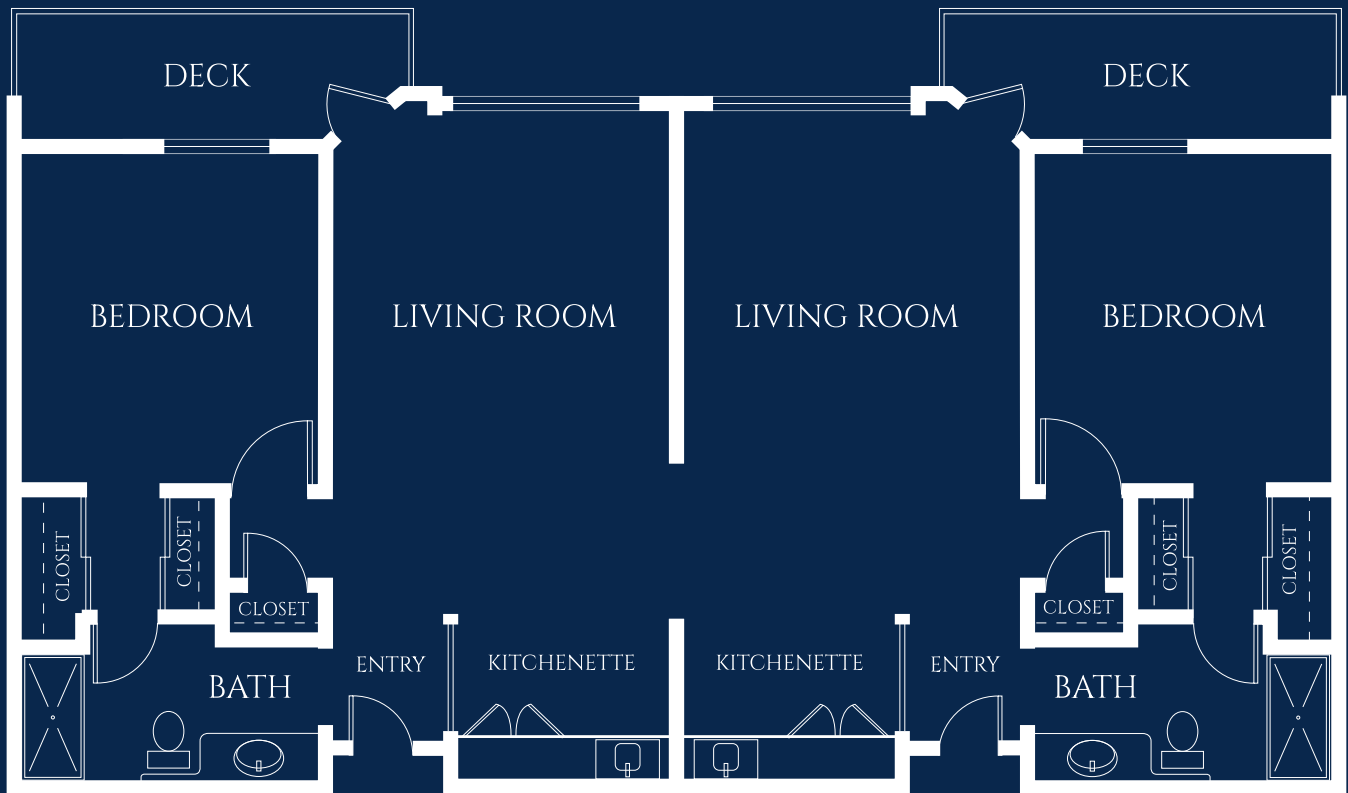

Wisteria Suite

TWO BEDROOM SUITE

STARTING AT 1440 SQ. FT.

IVY PARK
at Laguna Woods