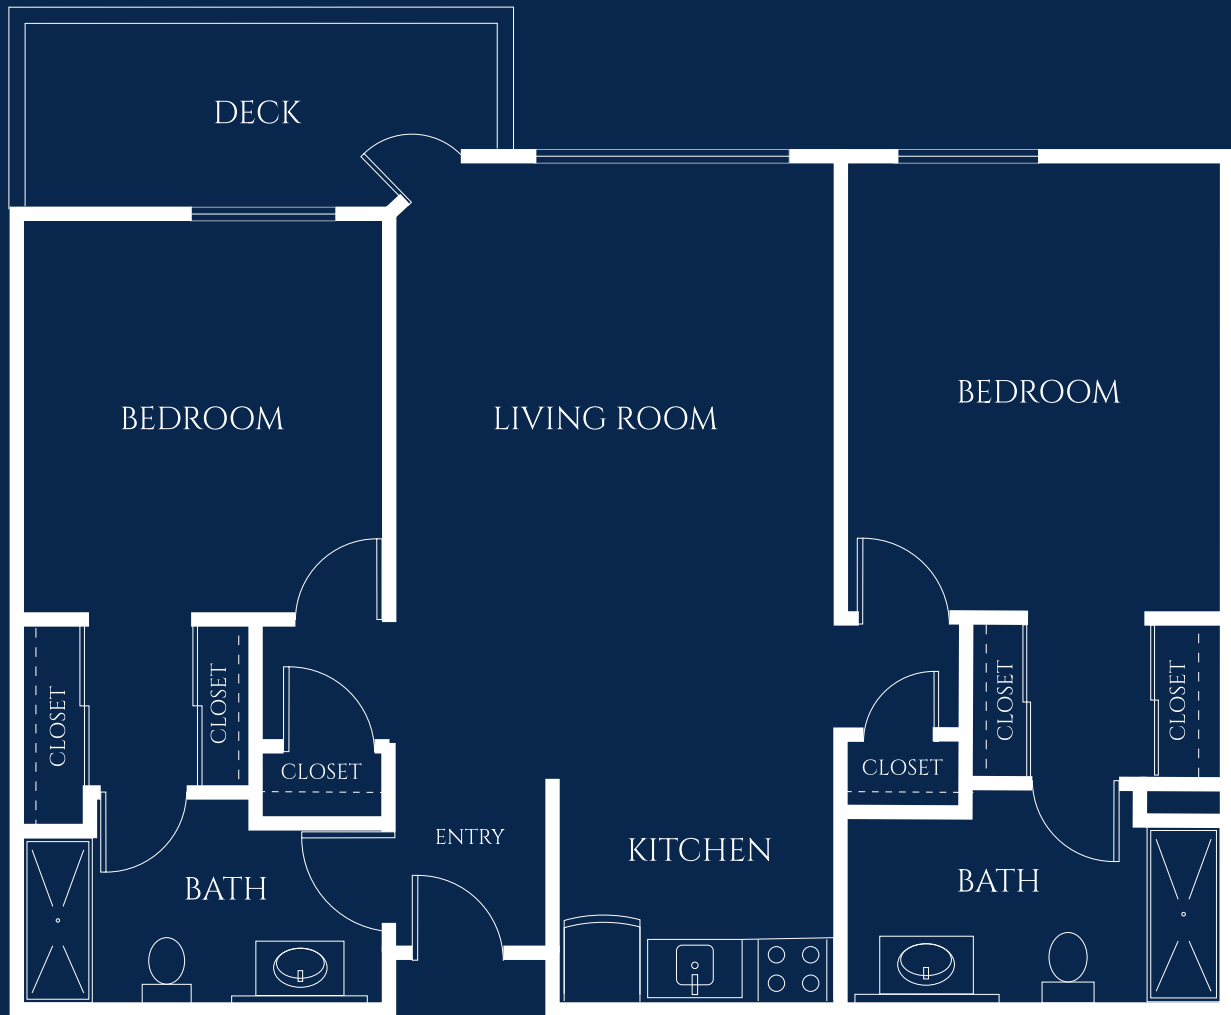

Wisteria

TWO BEDROOM

STARTING AT 1047 SQ. FT.

IVY PARK
at Laguna Woods