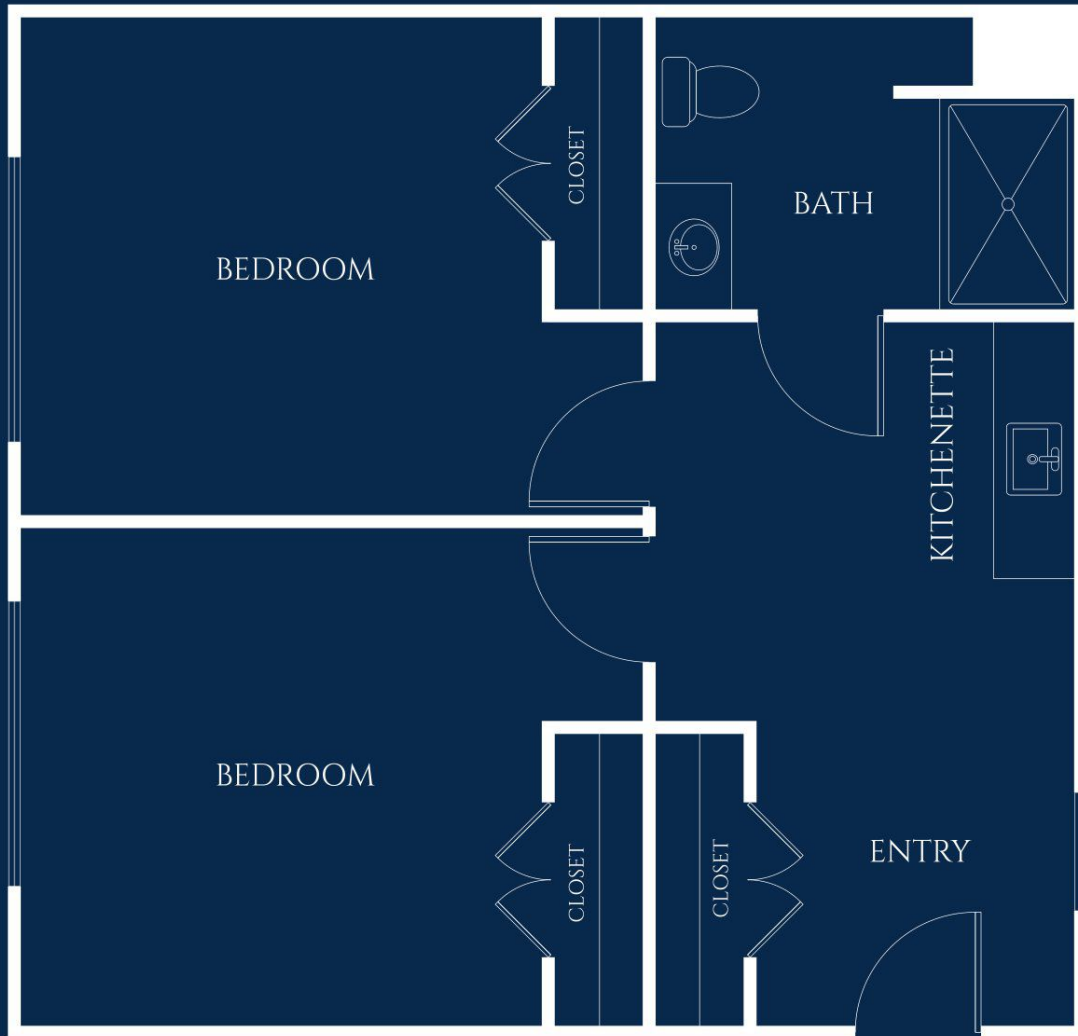

*Olive*

EVERGREEN MEMORY CARE

**COMPANION SUITE**

STARTING AT 531 SQ. FT.

Floor plan style and size may vary.

**IVY PARK**  
*at La Jolla*