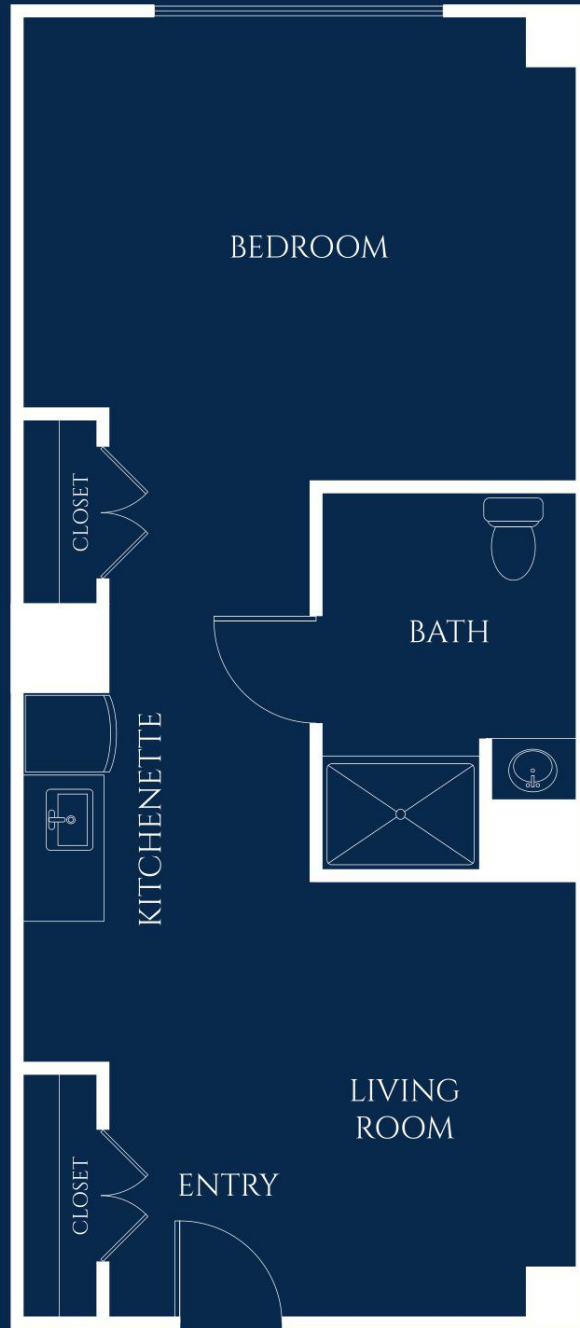

# Magnolia

**OPEN ONE BEDROOM**  
STARTING AT 418 SQ. FT.

Floor plan style and size may vary.

**IVY PARK**  
*at La Jolla*