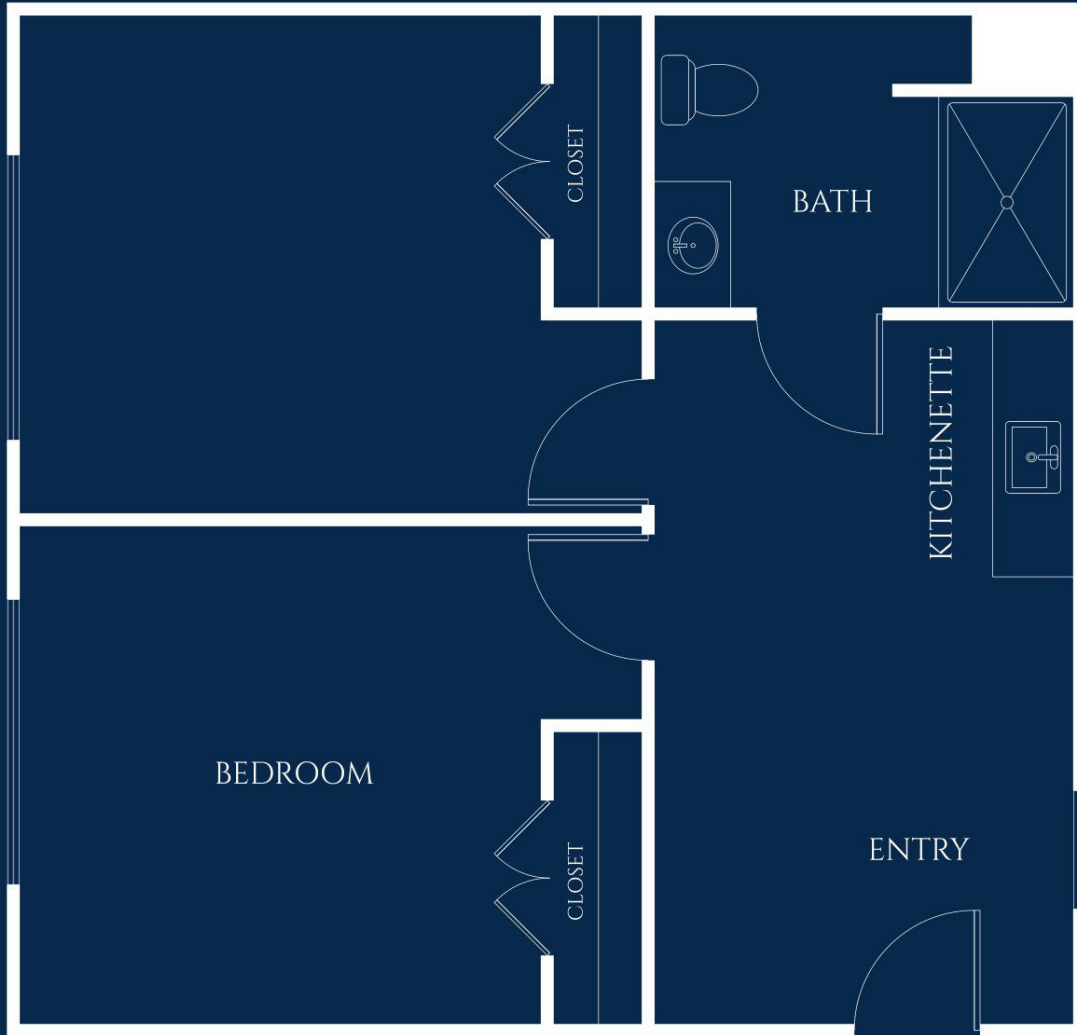

Wisteria

TWO ROOM SUITE
STARTING AT 573 SQ. FT.

Floor plan style and size may vary.

IVY PARK
at La Jolla