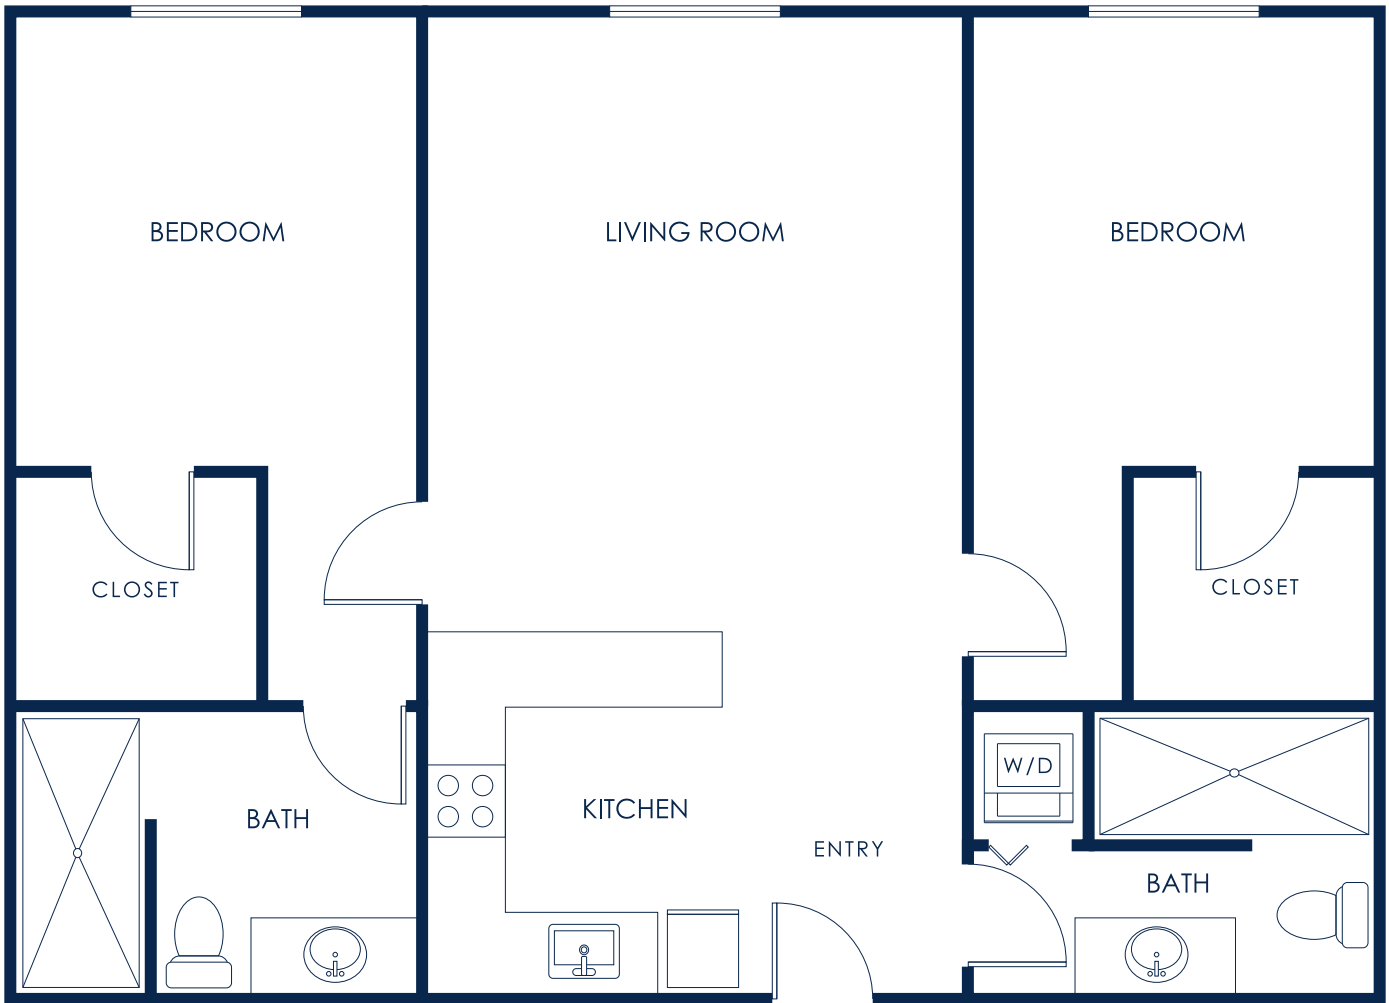

# Wisteria

**TWO BEDROOM**  
STARTING AT 959 SQ.FT.

Floor plan style and size may vary.

**IVY PARK**  
*at Milpitas*