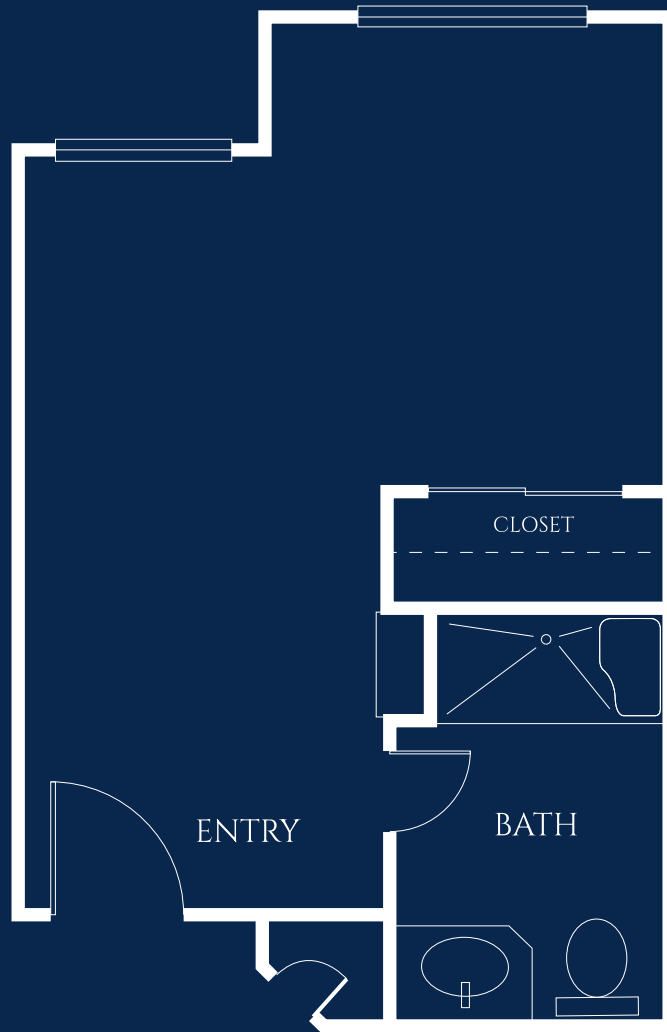

Aster

EVERGREEN MEMORY CARE

PRIVATE STUDIO

STARTING AT 303 SQ. FT.

IVY PARK
at Mission Viejo