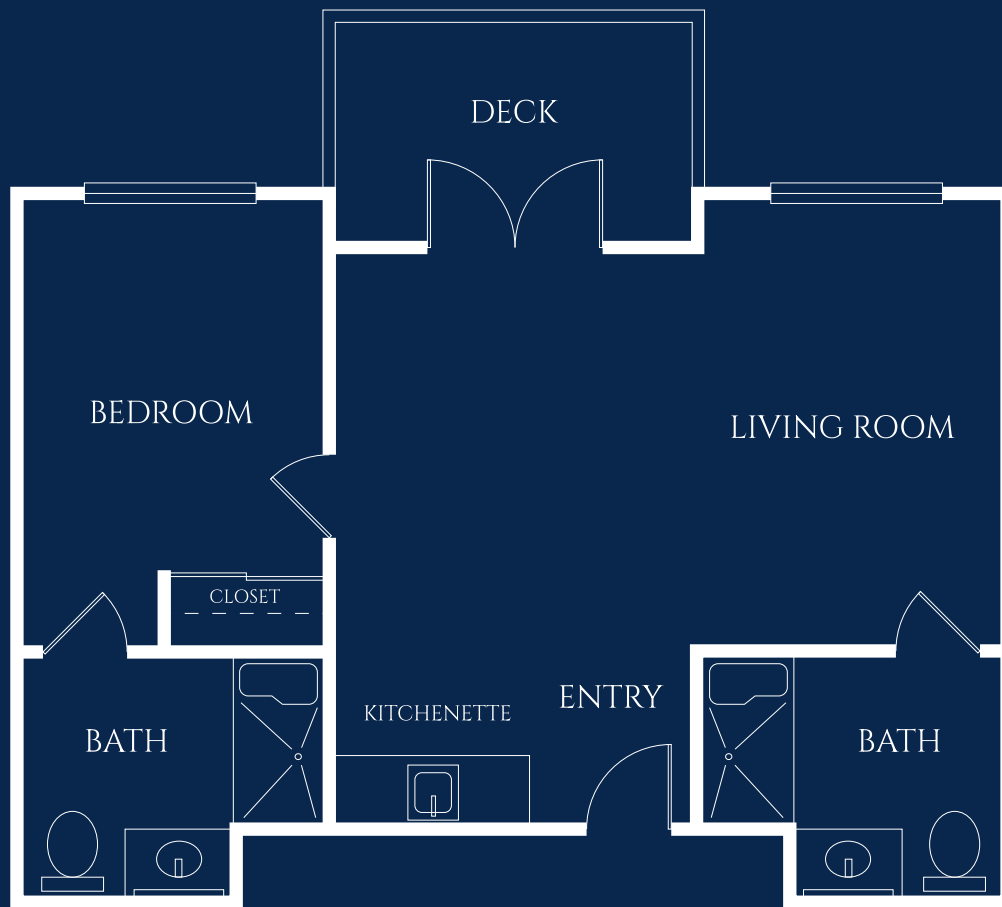

# *Dahlia Suite*

**ONE BEDROOM SUITE**

STARTING AT 569 SQ. FT.

**IVY PARK**  
*at Mission Viejo*