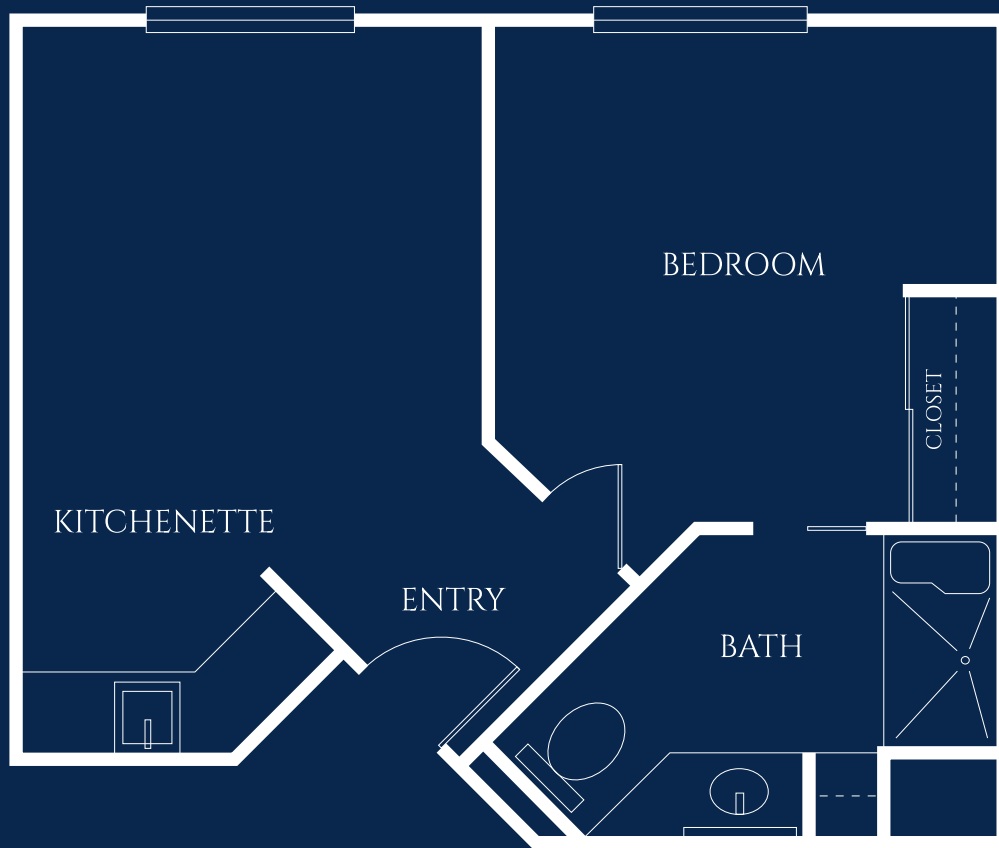

# *Dahlia*

## ONE BEDROOM

STARTING AT 416 SQ. FT.

**IVY PARK**  
*at Mission Viejo*