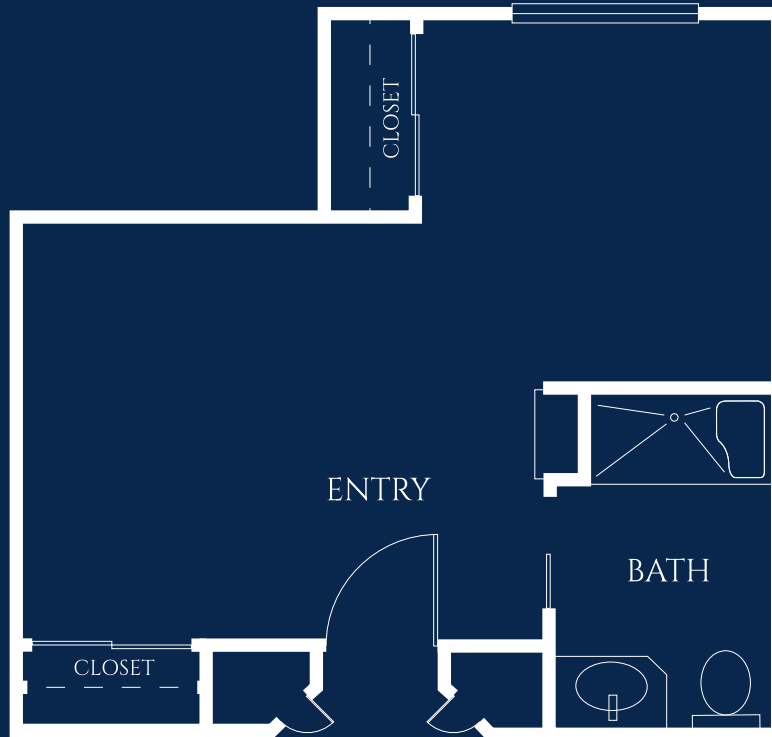

Juniper
EVERGREEN MEMORY CARE

COMPANION SUITE
STARTING AT 347 SQ. FT.

IVY PARK
at Mission Viejo