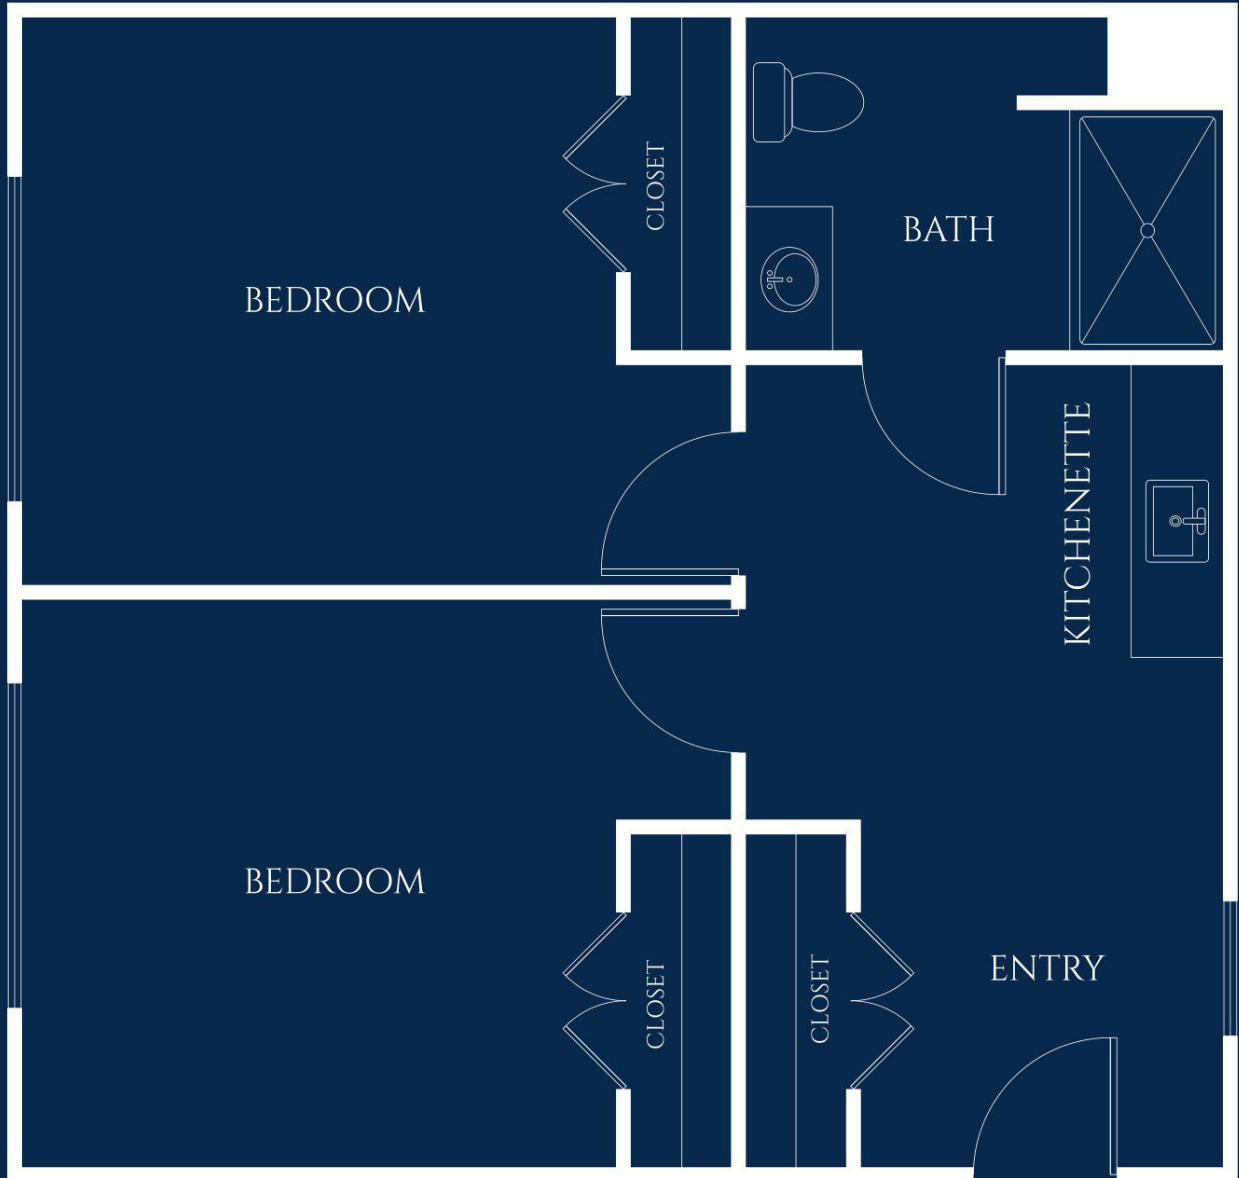

## COMPANION SUITE

STARTING AT 616 SQ. FT.

Floor plan style and size may vary.

**IVY PARK**  
*at Monterey*