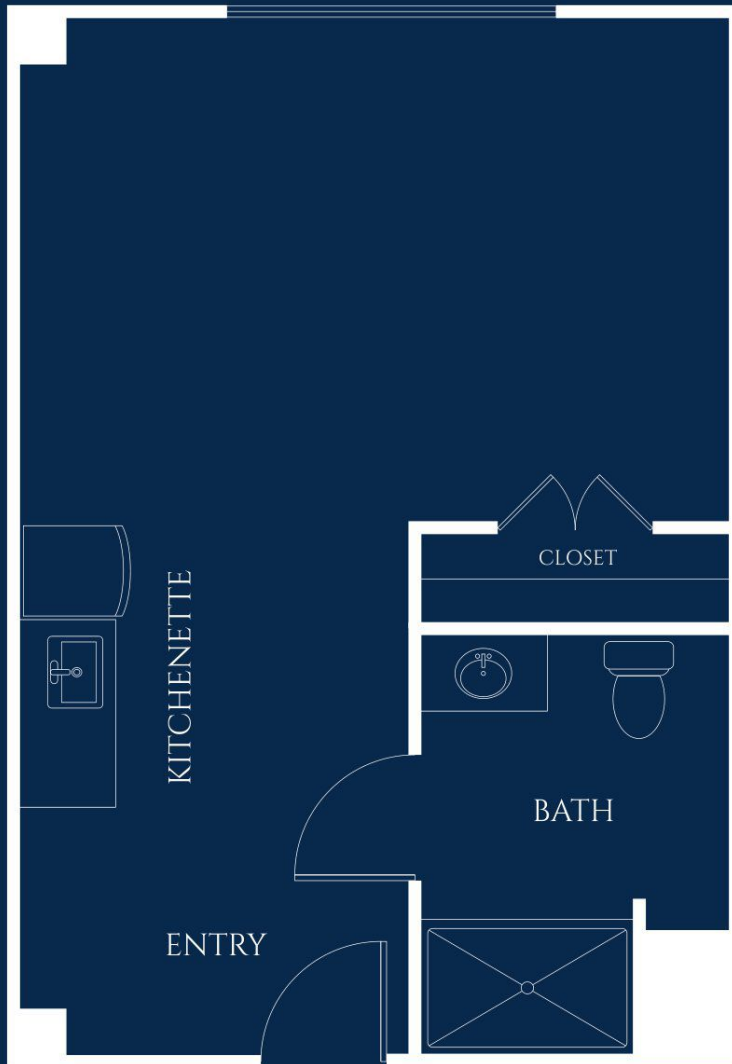

# *Freesia*

## STUDIO

STARTING AT 306 SQ. FT.

Floor plan style and size may vary.

**IVY PARK**  
*at Monterey*