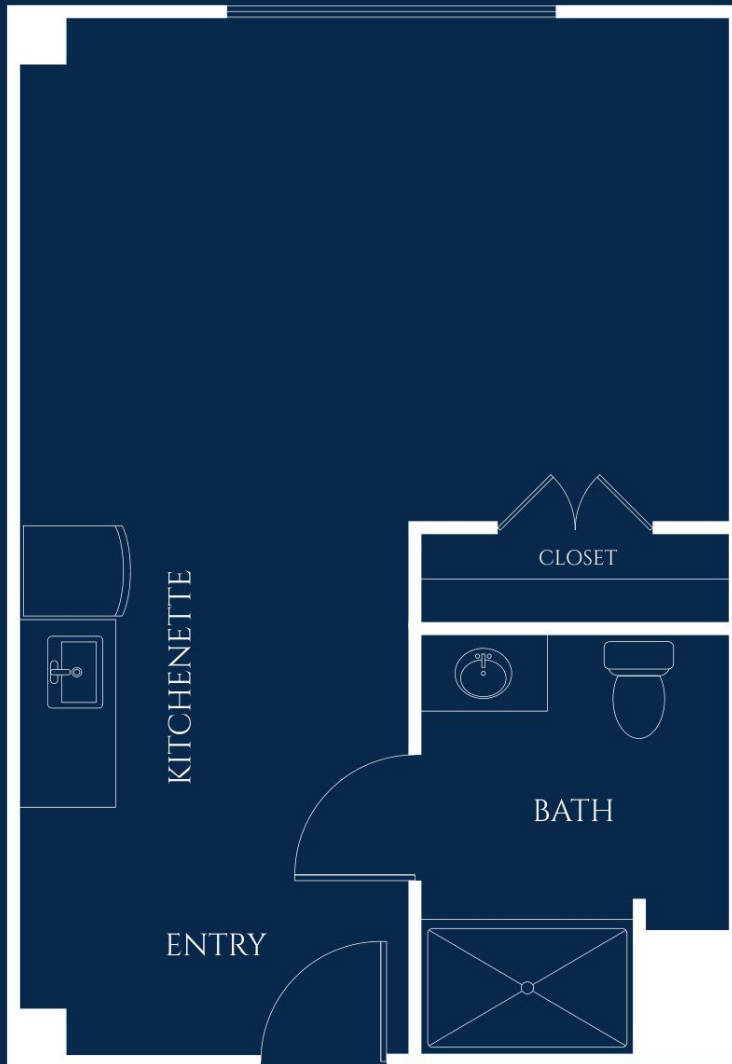

Freesia Suite

STUDIO

STARTING AT 413 SQ. FT.

Floor plan style and size may vary.

IVY PARK
at Monterey