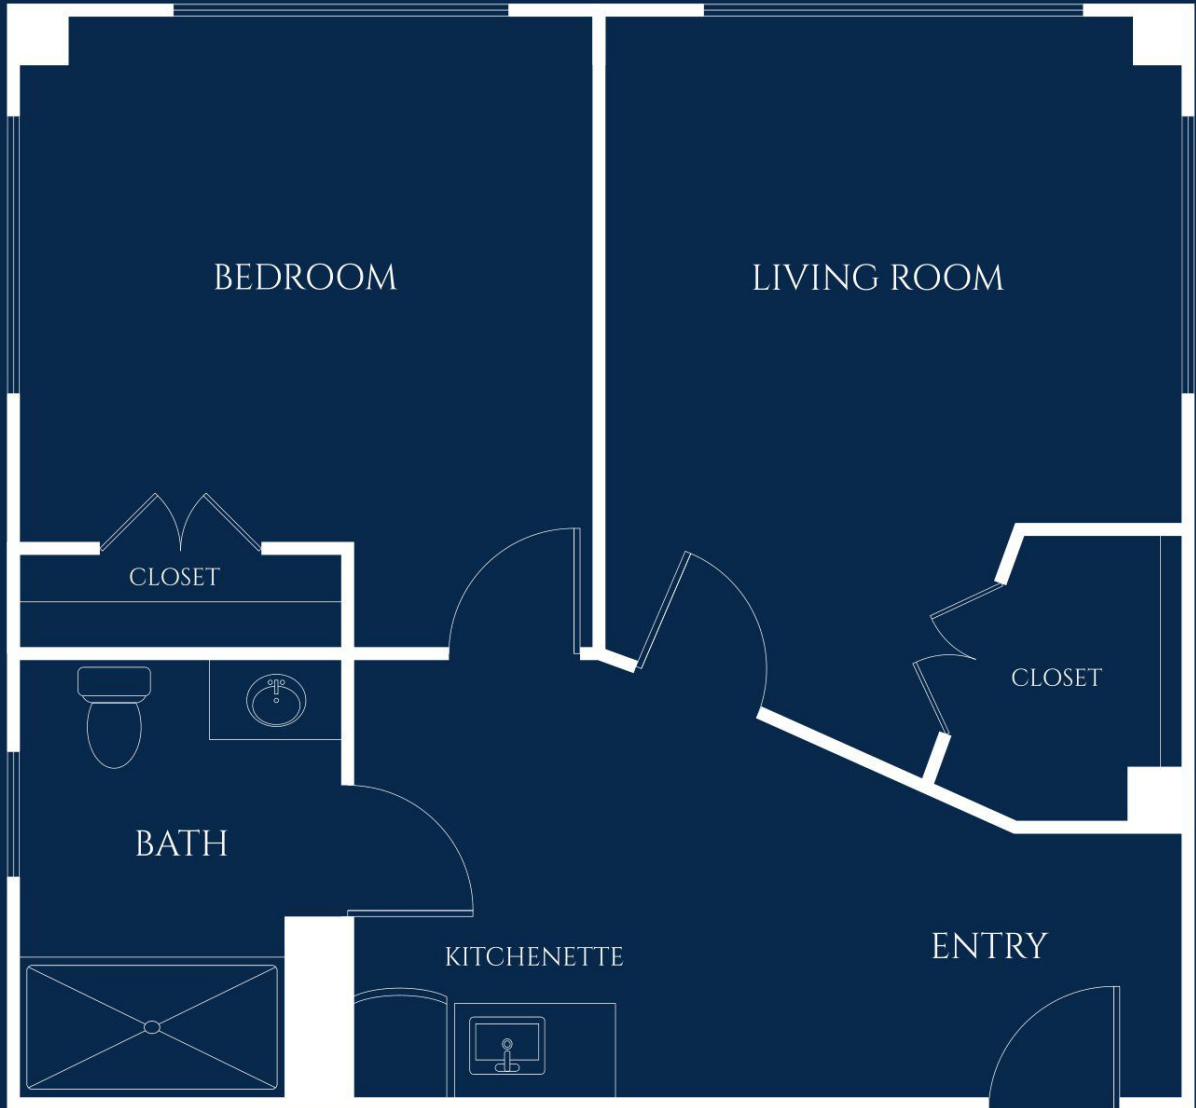

Dahlia Suite

ONE BEDROOM SUITE
STARTING AT 596 SQ. FT.

Floor plan style and size may vary.

IVY PARK
at Monterey