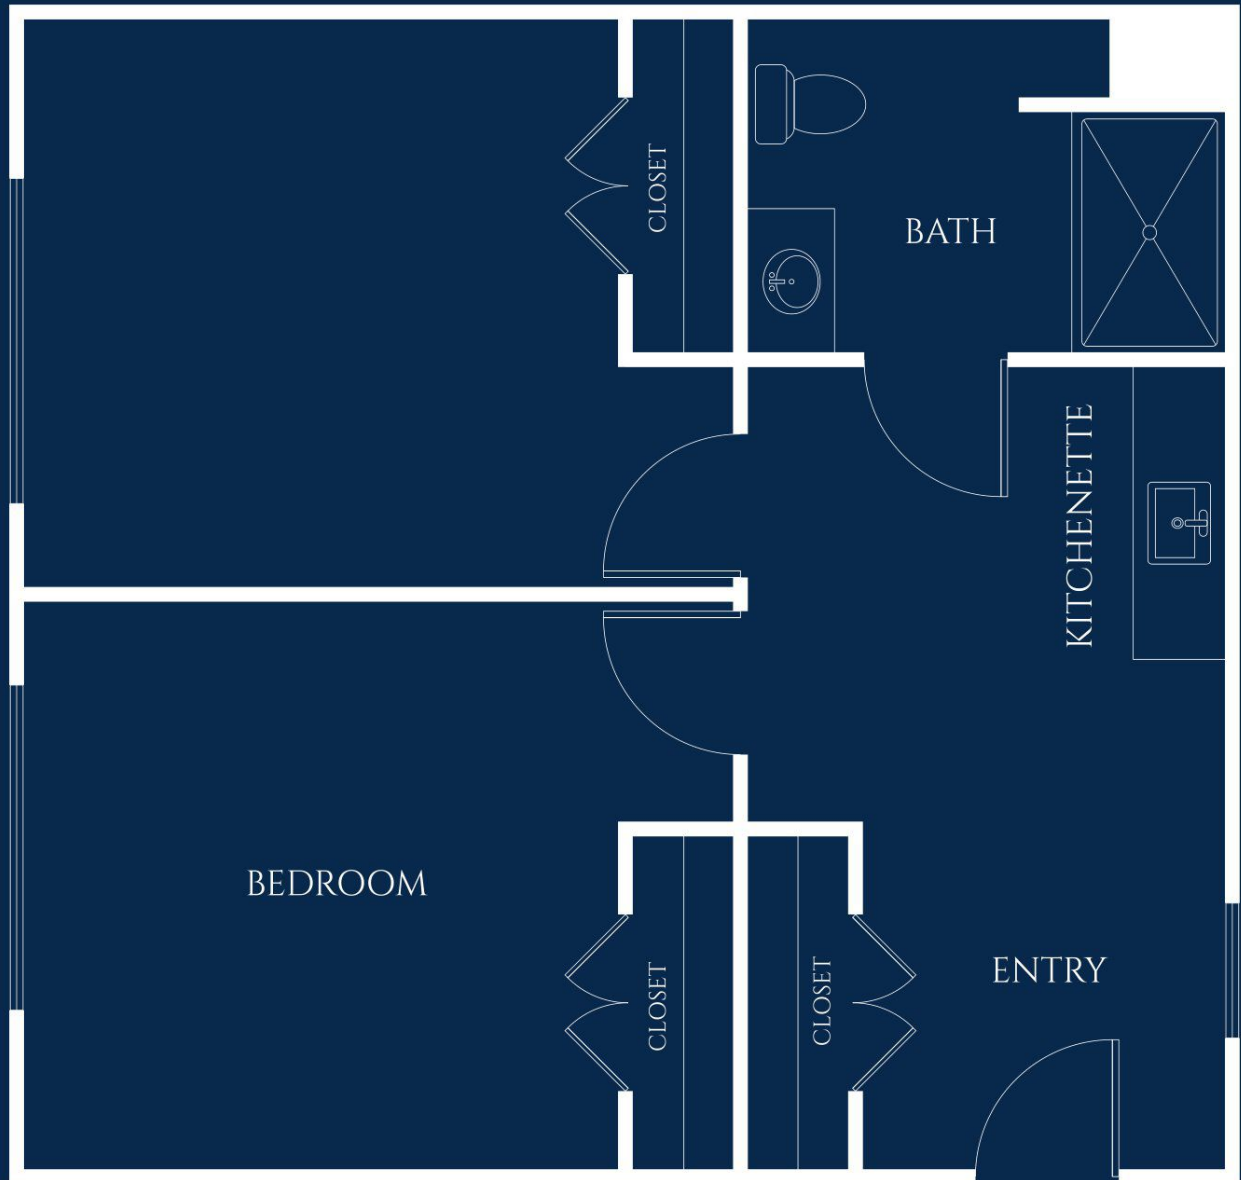

Wisteria

TWO ROOM SUITE
STARTING AT 615 SQ. FT.

Floor plan style and size may vary.

IVY PARK
at Monterey