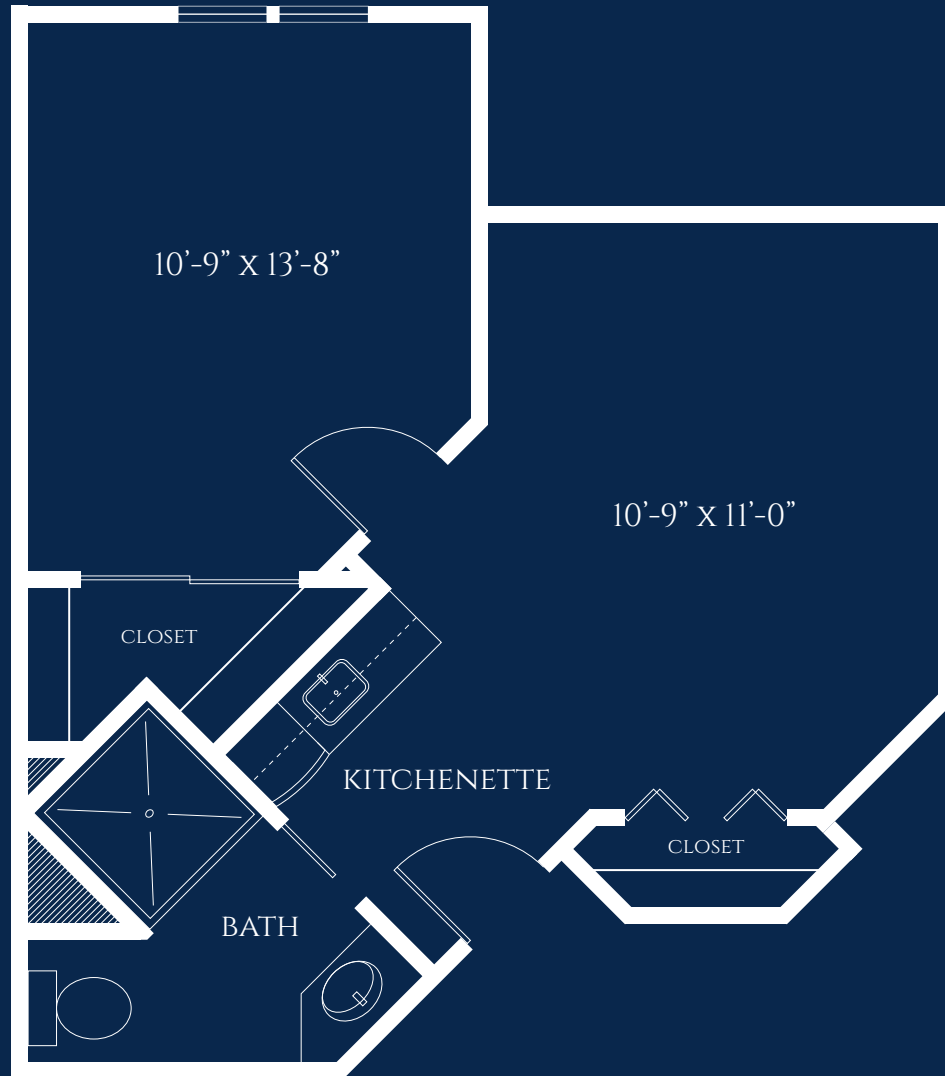

Juniper

EVERGREEN MEMORY CARE

COMPANION SUITE

STARTING AT 439 SQ. FT.

1/4" = 1'0"
All plans and dimensions are approximate.

IVY PARK
at San Ramon